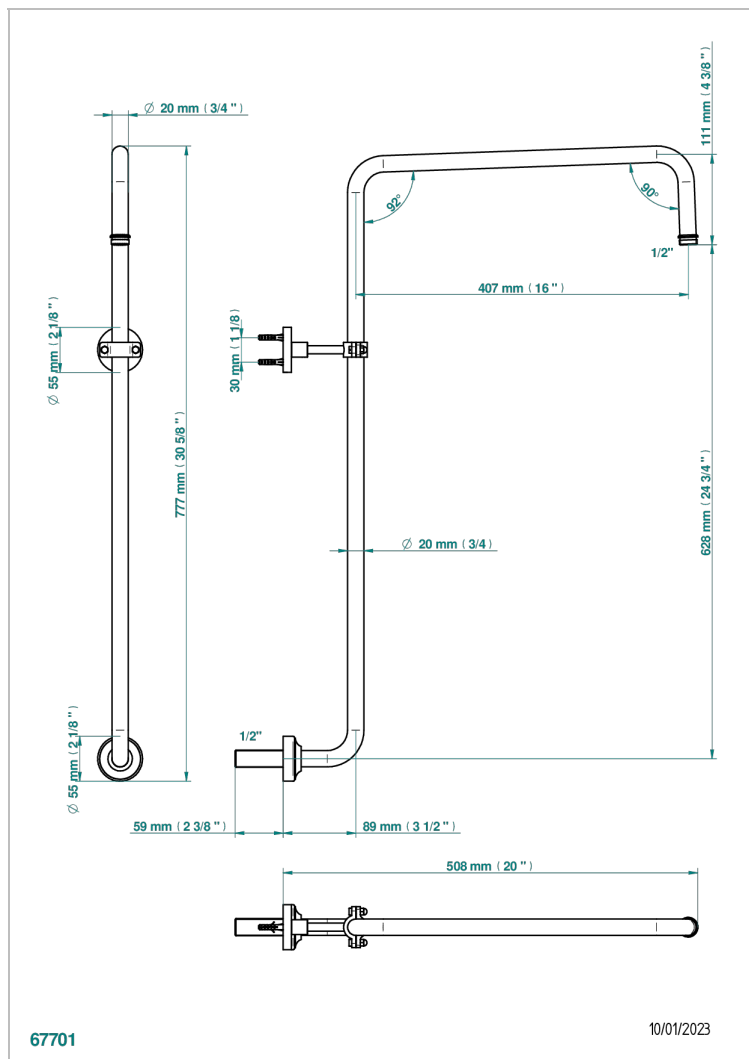

BAMBOU AMBER CRYSTAL

A34-83

Curved shower arm 1/2"

CHARACTERISTIC

- BamboU Amber crystal
- Curved shower arm 1/2"

AVAILABLE FINITIONS

Antique nickel - H28
Black ceram - D30
Blush PVD - H62
Brass color PVD - H49
Brown bronze color PVD - F33
Gold color PVD - H52

Nickel color PVD - H55
Polished chrome (color finish) - A02
Polished chrome / Polished gold (color finish) - G02
Polished gold (color finish) - F01
Polished nickel - B01
Soft gold - F30

Soft matt gold - F31
Umber PVD - H66
Varnished matt antique red copper (color finish) - H07