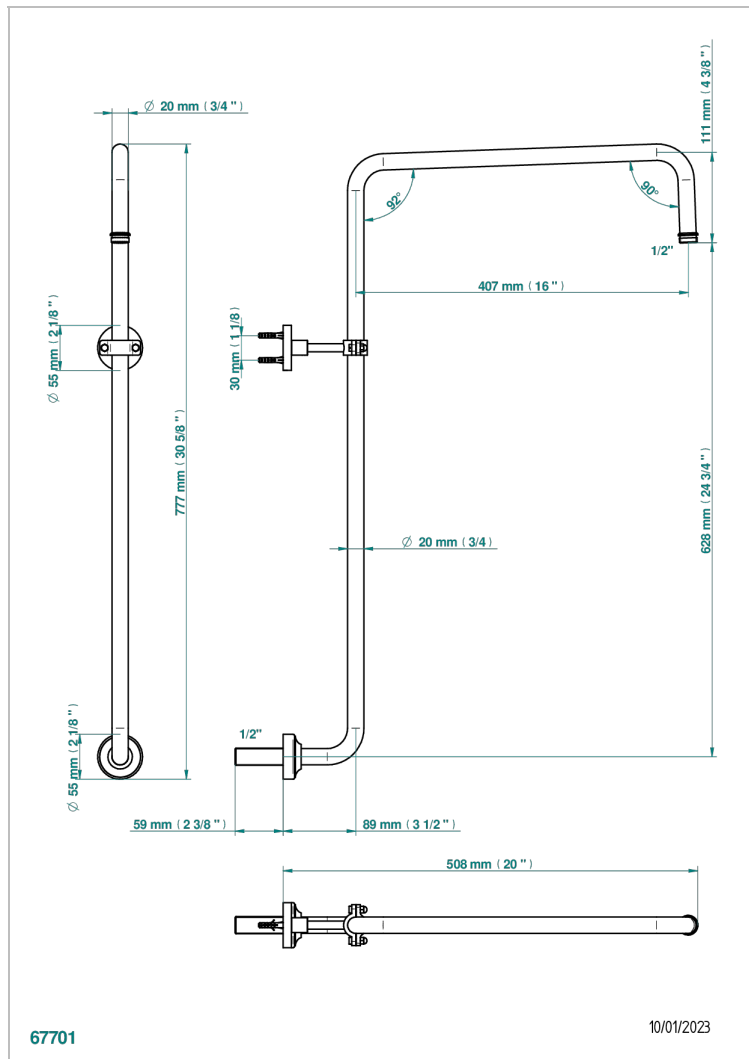

BAMBOU BLACK CRYSTAL

A33-83

Curved shower arm 1/2"

CHARACTERISTIC

- Bambou Black crystal
- Curved shower arm 1/2"

AVAILABLE FINITIONS

Antique nickel - H28
Black ceram - D30
Blush PVD - H62
Brass color PVD - H49
Brown bronze color PVD - F33
Gold color PVD - H52

Nickel color PVD - H55
Polished chrome (color finish) - A02
Polished chrome / Polished gold (color finish) - G02
Polished gold (color finish) - F01
Polished nickel - B01
Soft gold - F30

Soft matt gold - F31
Umber PVD - H66
Varnished matt antique red copper (color finish) - H07