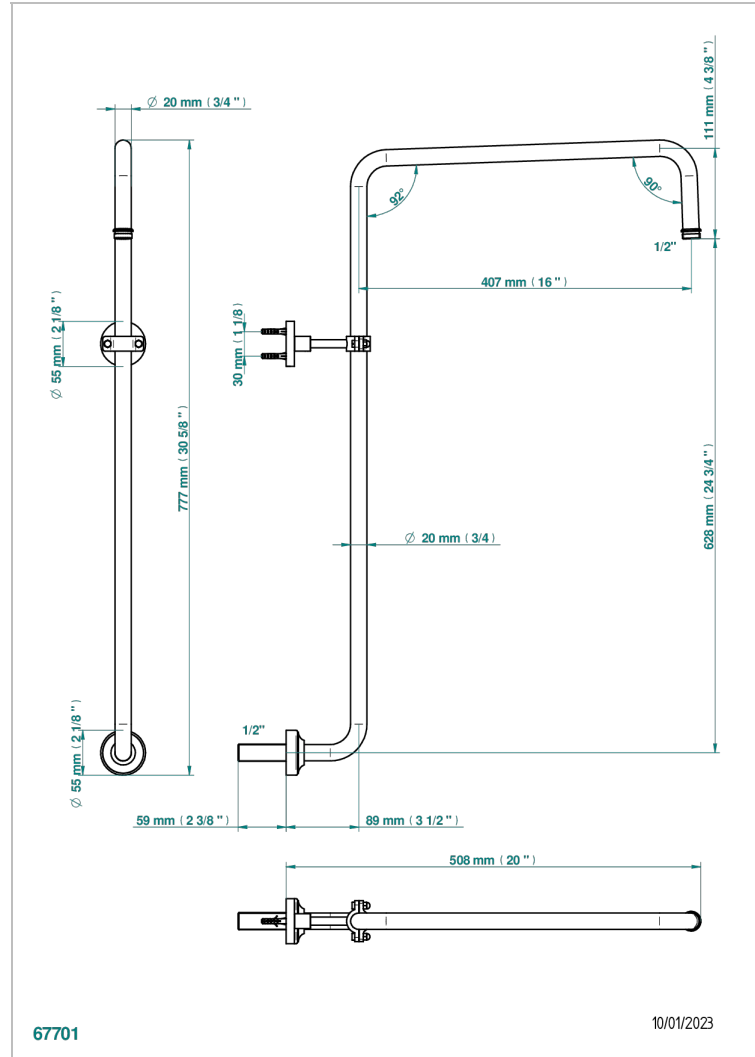

BAMBOU BLACK CRYSTAL

A33-83

Curved shower arm 1/2"

CHARACTERISTIC

- Bambou Black crystal
- Curved shower arm 1/2"

AVAILABLE FINITIONS

Antique nickel - H28
Black ceram - D30
Blush PVD - H62
Brass color PVD - H49
Brown bronze color PVD - F33
Gold color PVD - H52

Graphite PVD - H64
Lacquered light bronze - D01
Matt Umber PVD - H67
Matt blush PVD - H60
Matt brass color PVD - H50
Matt brown bronze color PVD - F34

Matt chrome - C02
Matt gold - F07
Matt gold color PVD - H53
Matt graphite PVD - H65
Matt nickel (color finish) - C01
Matt nickel color PVD - H56

Nickel color PVD - H55
Polished chrome (color finish) - A02
Polished chrome / Polished gold (color finish) - G02
Polished gold (color finish) - F01
Polished nickel - B01
Soft gold - F30

Soft matt gold - F31
Umber PVD - H66
Varnished matt antique red copper (color finish) - H07