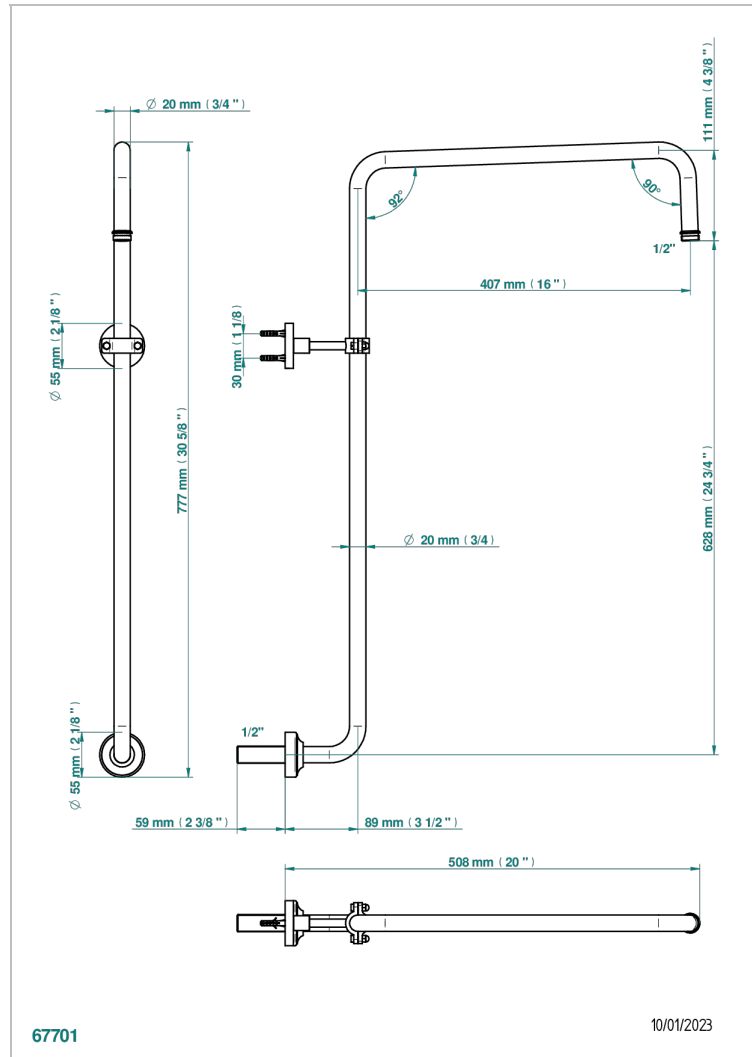

# MOSSI CLEAR CRYSTAL

A2N-83

Curved shower arm 1/2"

## CHARACTERISTIC

- Mossi Clear crystal
- Curved shower arm 1/2"

## AVAILABLE FINITIONS

Antique nickel - H28  
Black ceram - D30  
Blush PVD - H62  
Brass color PVD - H49  
Brown bronze color PVD - F33  
Gold color PVD - H52

Graphite PVD - H64  
Lacquered light bronze - D01  
Matt Umber PVD - H67  
Matt blush PVD - H60  
Matt brass color PVD - H50  
Matt brown bronze color PVD - F34