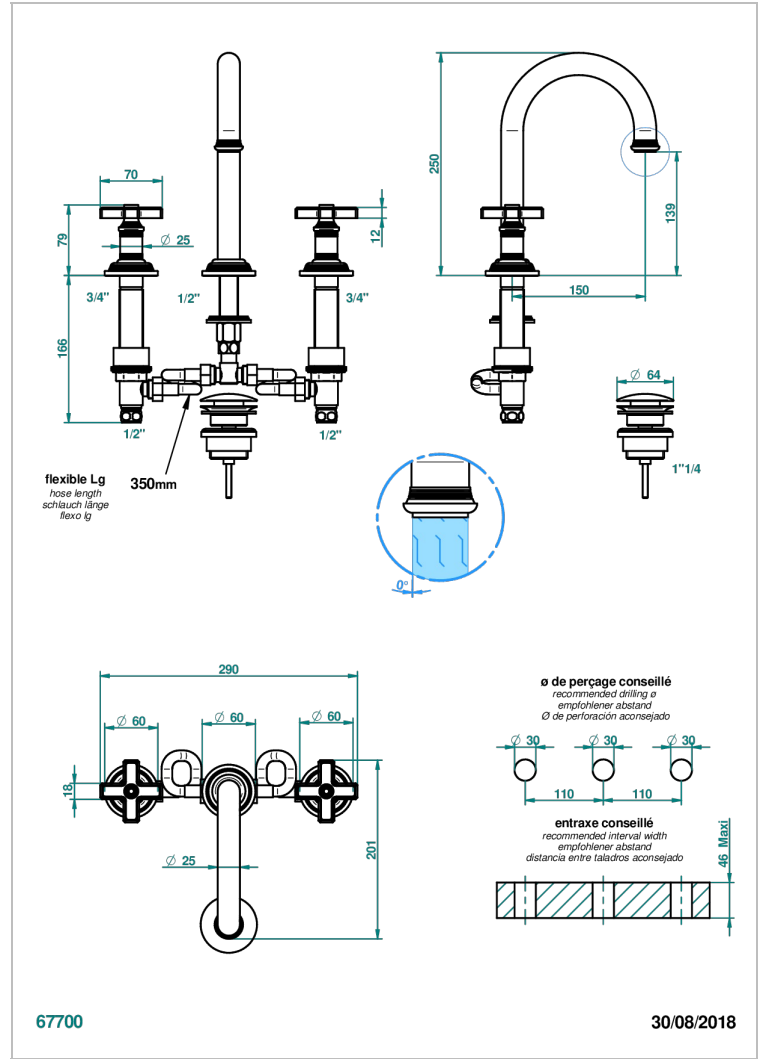

Rim mounted 3-hole basin mixer with waste for marble, high spout - WRAS approved

CHARACTERISTIC

- WRAS : 240402020

STANDARDS

AVAILABLE FINITIONS

Antique nickel - H28
Black ceram - D30
Blush PVD - H62
Brass color PVD - H49
Brown bronze color PVD - F33
Gold color PVD - H52