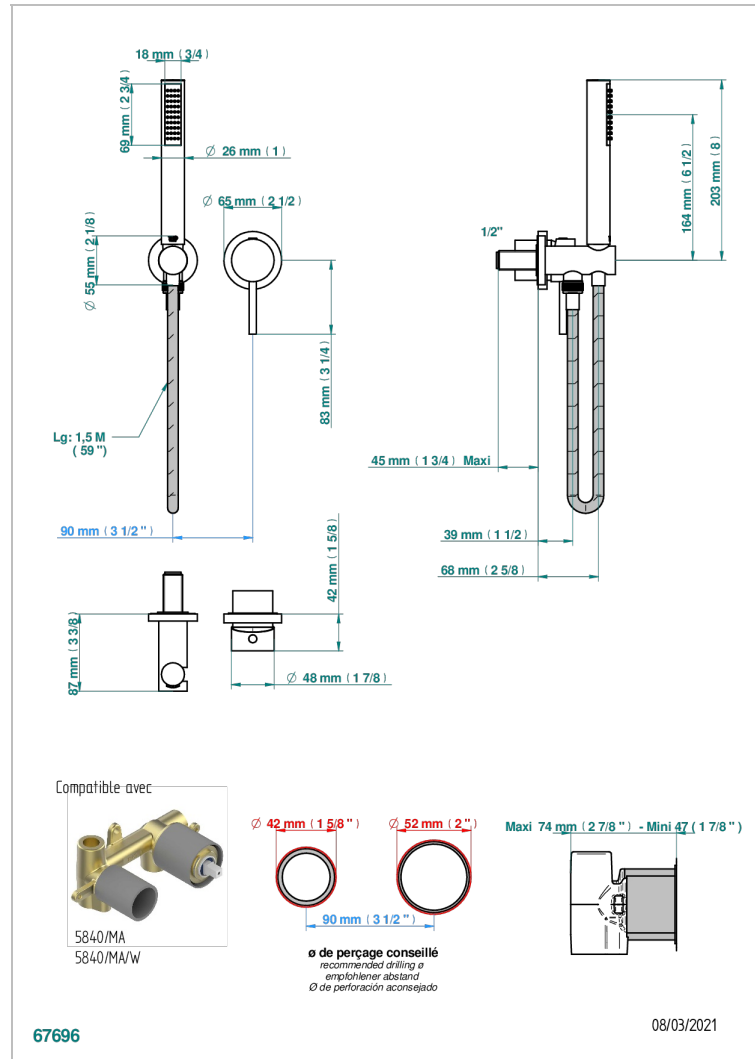

NANO WITH LEVER

G5B-6561B

Trim only for wall mixer with complete handshower on hook

CHARACTERISTIC

- Nano with lever
- Trim only for wall mixer with complete handshower on hook

RELATED SKU'S

- Ref. G00-5840/MA Rough parts for concealed wall-mounted mixer with 1/2" outlet

AVAILABLE FINITIONS

Antique nickel - H28
Black ceram - D30
Matt chrome - C02
Matt gold - F07
Matt nickel (color finish) - C01
Polished chrome (color finish) - A02

Polished chrome / Polished gold (color finish) - G02
Polished gold (color finish) - F01
Polished nickel - B01
Soft gold - F30
Soft matt gold - F31