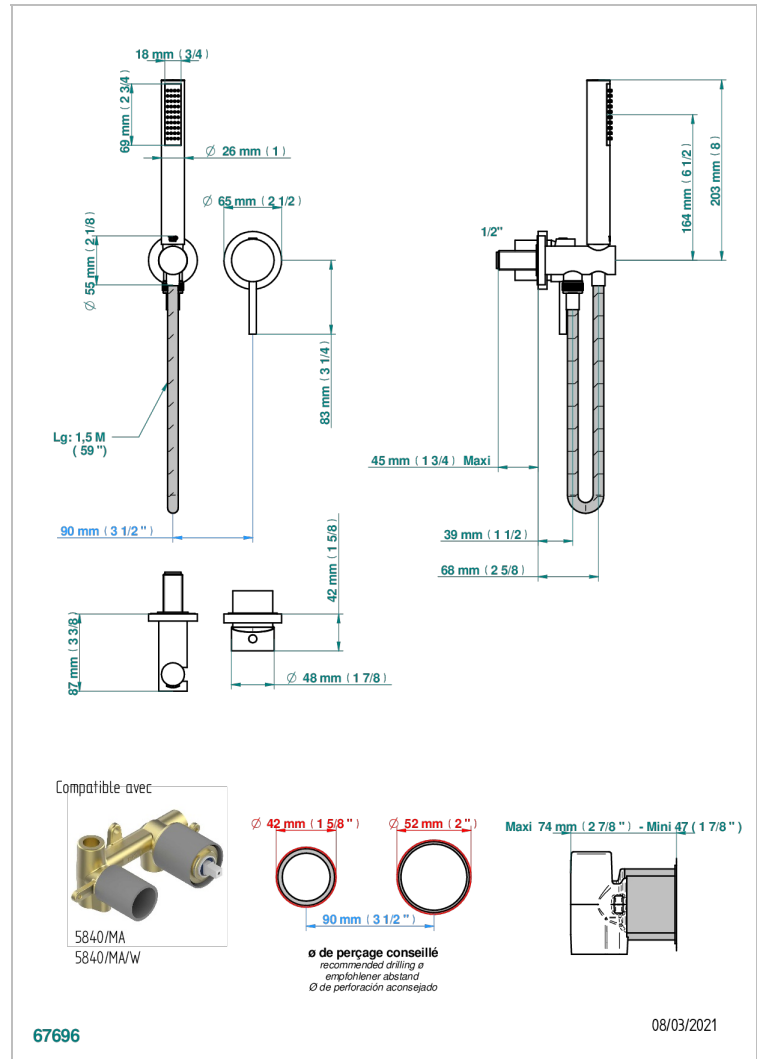

Trim only for wall mixer with complete handshower on hook

CHARACTERISTIC

- Nano
- Trim only for wall mixer with complete handshower on hook

RELATED SKU'S

- Ref. G00-5840/MA Rough parts for concealed wall-mounted mixer with 1/2" outlet

AVAILABLE FINITIONS

- Antique nickel - H28
- Black ceram - D30
- Matt chrome - C02
- Matt gold - F07
- Matt nickel (color finish) - C01
- Polished chrome (color finish) - A02

- Polished chrome / Polished gold (color finish) - G02
- Polished gold (color finish) - F01
- Polished nickel - B01
- Soft gold - F30
- Soft matt gold - F31