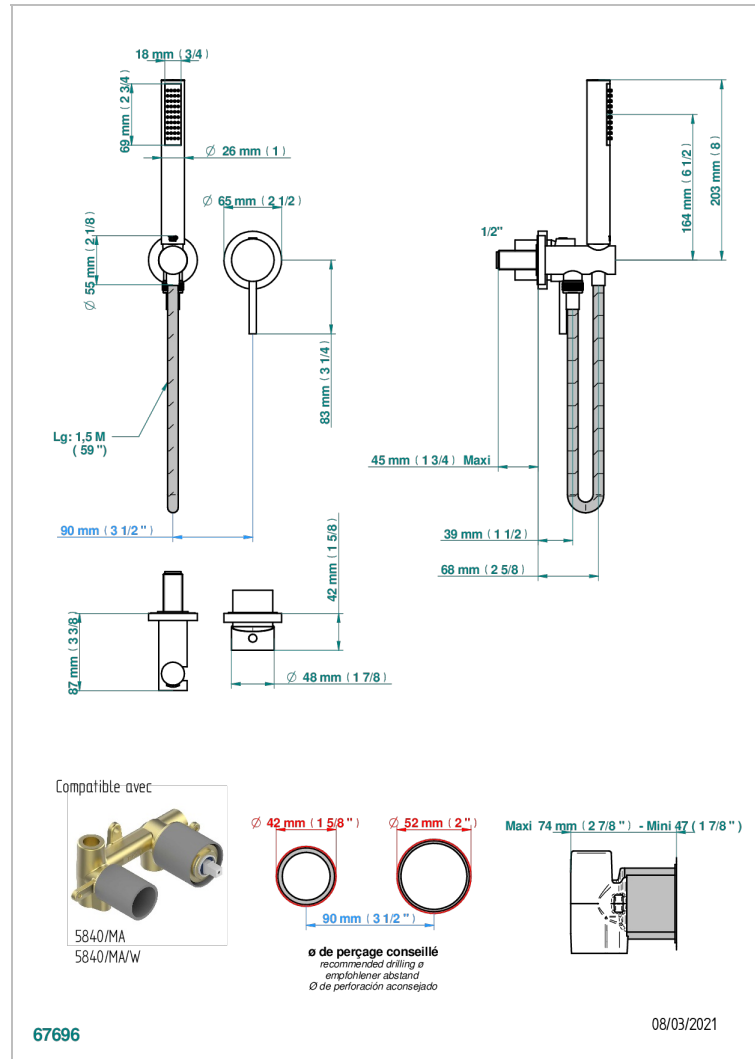

# MONTAIGNE VENUS WHITE MARBLE WITH LEVER HANDLES

G3W-6561B

Trim only for wall mixer with complete handshower on hook

## CHARACTERISTIC

- Montaigne Venus white marble with lever handles
- Trim only for wall mixer with complete handshower on hook

## RELATED SKU'S

- Ref. G00-5840/MA Rough parts for concealed wall-mounted mixer with 1/2" outlet