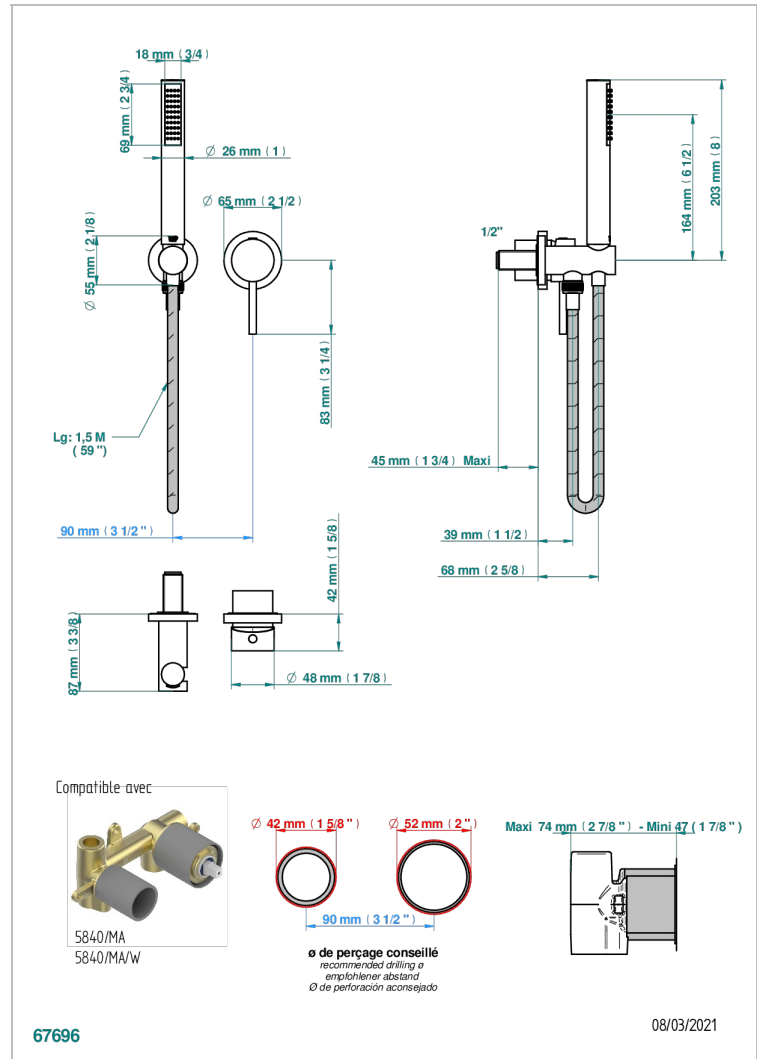

MONTAIGNE VENUS WHITE MARBLE

G3V-6561B

Trim only for wall mixer with complete handshower on hook

CHARACTERISTIC

- Montaigne Venus white marble
- Trim only for wall mixer with complete handshower on hook

RELATED SKU'S

- Ref. G00-5840/MA Rough parts for concealed wall-mounted mixer with 1/2" outlet

AVAILABLE FINITIONS

Antique nickel - H28
Black ceram - D30
Blush PVD - H62
Brass color PVD - H49
Brown bronze color PVD - F33
Gold color PVD - H52