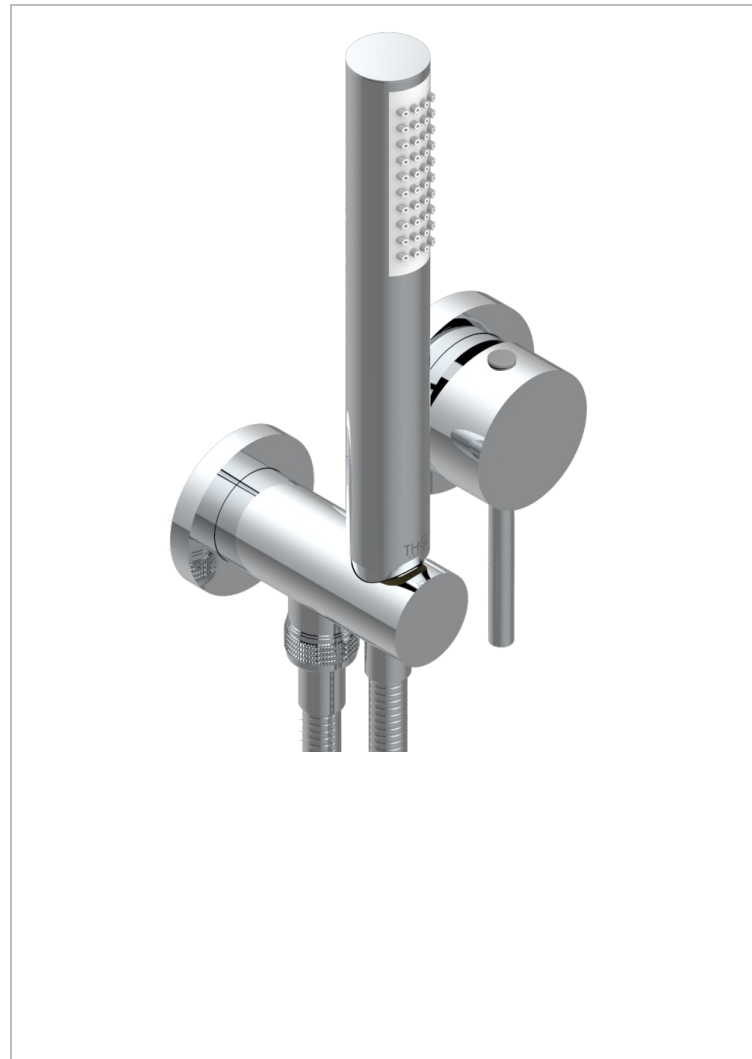

MONTAIGNE VENUS WHITE MARBLE

G3V-6561B

Trim only for wall mixer with complete handshower on hook

CHARACTERISTIC

- Montaigne Venus white marble
- Trim only for wall mixer with complete handshower on hook

RELATED SKU'S

- Ref. G00-5840/MA Rough parts for concealed wall-mounted mixer with 1/2" outlet

AVAILABLE FINITIONS

Antique nickel - H28
Black ceram - D30
Blush PVD - H62
Brass color PVD - H49
Brown bronze color PVD - F33
Gold color PVD - H52

Nickel color PVD - H55
Polished chrome (color finish) - A02
Polished chrome / Polished gold (color finish) - G02
Polished gold (color finish) - F01
Polished nickel - B01
Soft gold - F30

Soft matt gold - F31
Umber PVD - H66
Varnished matt antique red copper (color finish) - H07