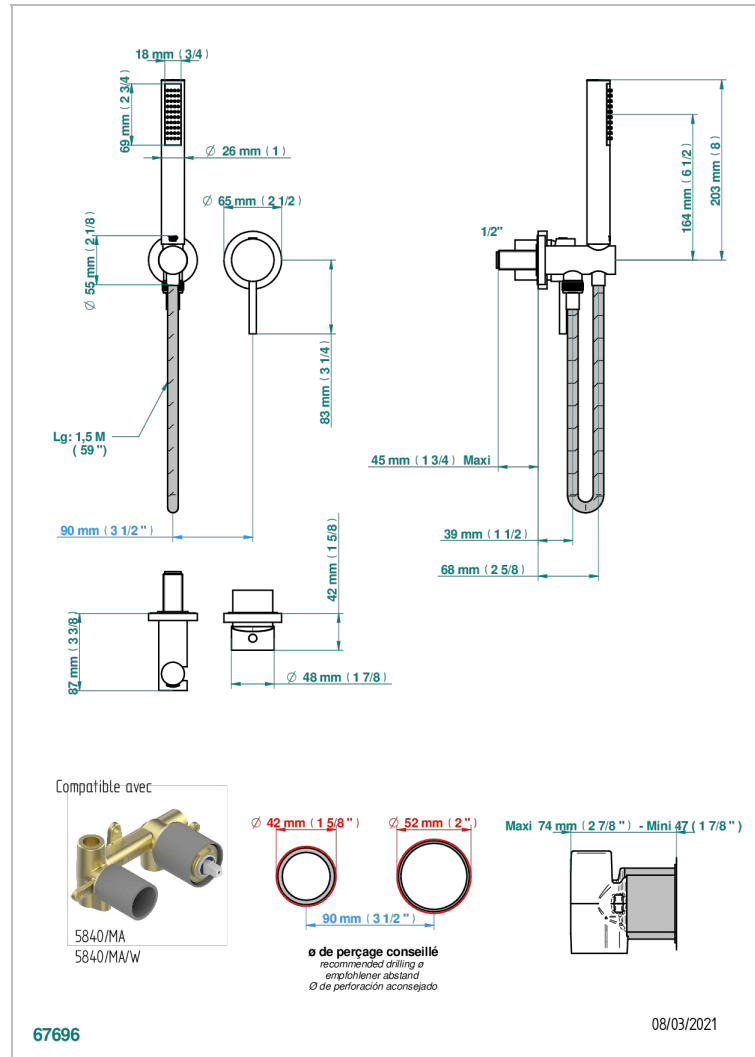

# MONTAIGNE LEONARDO GREY MARBLE WITH LEVER HANDLES

G3U-6561B

Trim only for wall mixer with complete handshower on hook

## CHARACTERISTIC

- Montaigne Leonardo Grey marble with lever handles
- Trim only for wall mixer with complete handshower on hook

## RELATED SKU'S

- Ref. G00-5840/MA Rough parts for concealed wall-mounted mixer with 1/2" outlet