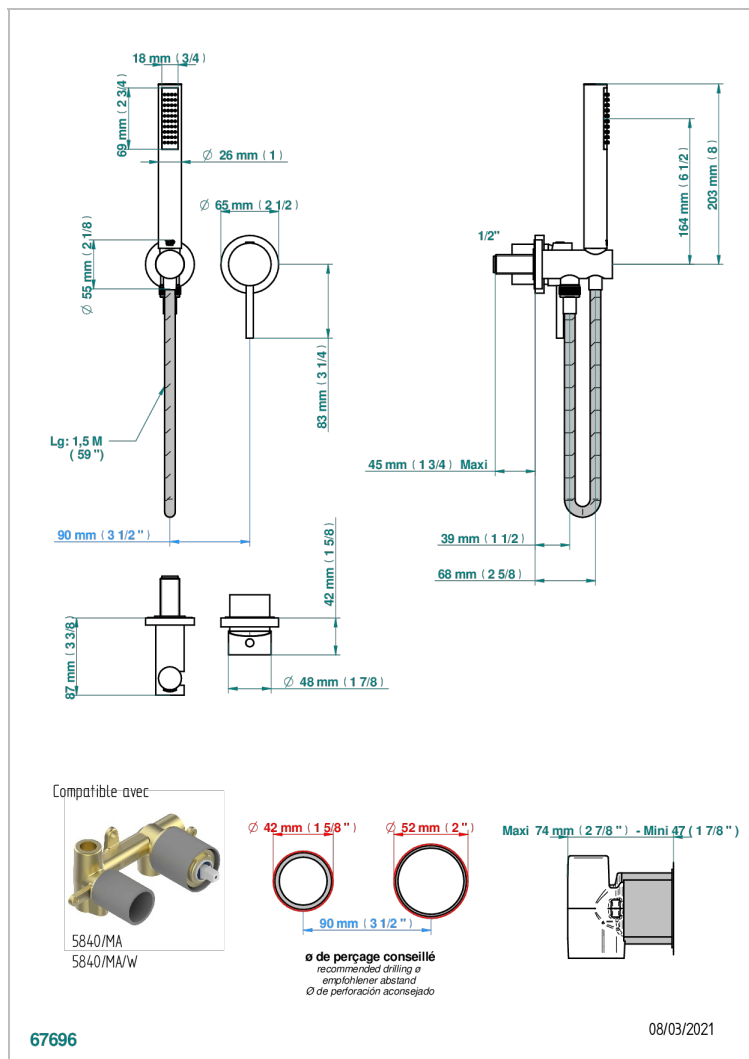

MONTAIGNE LEONARDO GREY MARBLE

G3T-6561B

Trim only for wall mixer with complete handshower on hook

CHARACTERISTIC

- Montaigne Leonardo Grey marble
- Trim only for wall mixer with complete handshower on hook

RELATED SKU'S

- Ref. G00-5840/MA Rough parts for concealed wall-mounted mixer with 1/2" outlet

AVAILABLE FINITIONS

Antique nickel - H28
Black ceram - D30
Blush PVD - H62
Brass color PVD - H49
Brown bronze color PVD - F33
Gold color PVD - H52