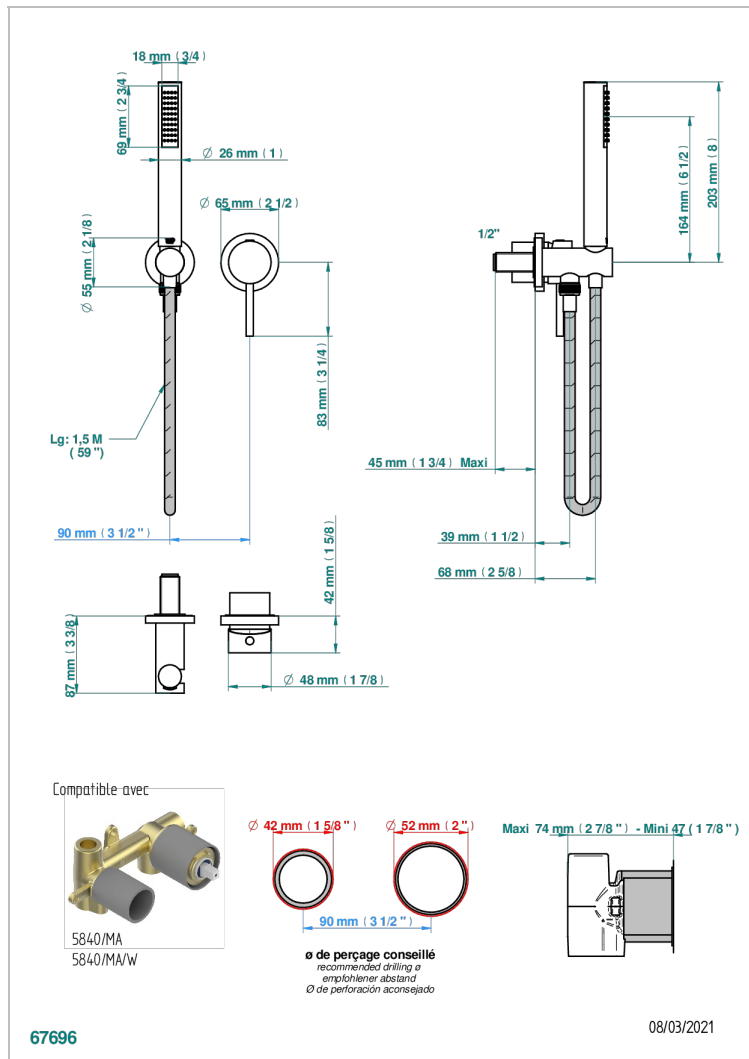

MONTAIGNE GRAND ANTIQUE MARBLE WITH LEVER

G3S-6561B

Trim only for wall mixer with complete handshower on hook

CHARACTERISTIC

- Montaigne Grand Antique marble with lever
- Trim only for wall mixer with complete handshower on hook

RELATED SKU'S

- Ref. G00-5840/MA Rough parts for concealed wall-mounted mixer with 1/2" outlet

AVAILABLE FINITIONS

Antique nickel - H28
Black ceram - D30
Blush PVD - H62
Brass color PVD - H49
Brown bronze color PVD - F33
Gold color PVD - H52