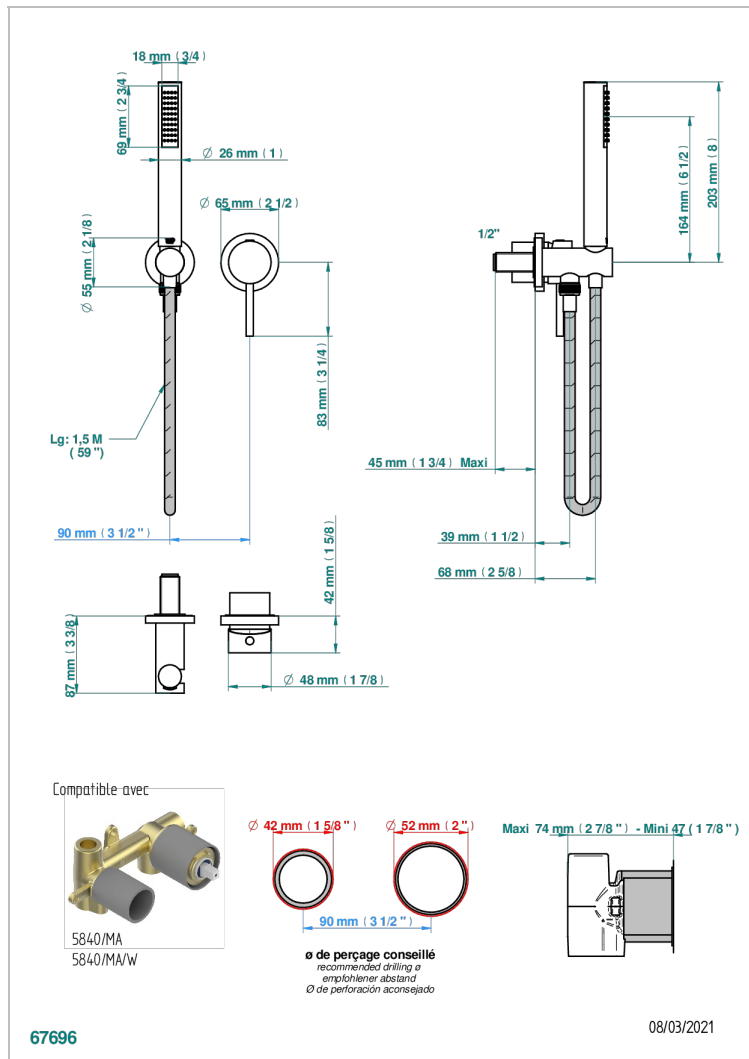

# MONTAIGNE GRAND ANTIQUE MARBLE

G3R-6561B

Trim only for wall mixer with complete handshower on hook

## CHARACTERISTIC

- Montaigne Grand Antique marble
- Trim only for wall mixer with complete handshower on hook

## RELATED SKU'S

- Ref. G00-5840/MA Rough parts for concealed wall-mounted mixer with 1/2" outlet