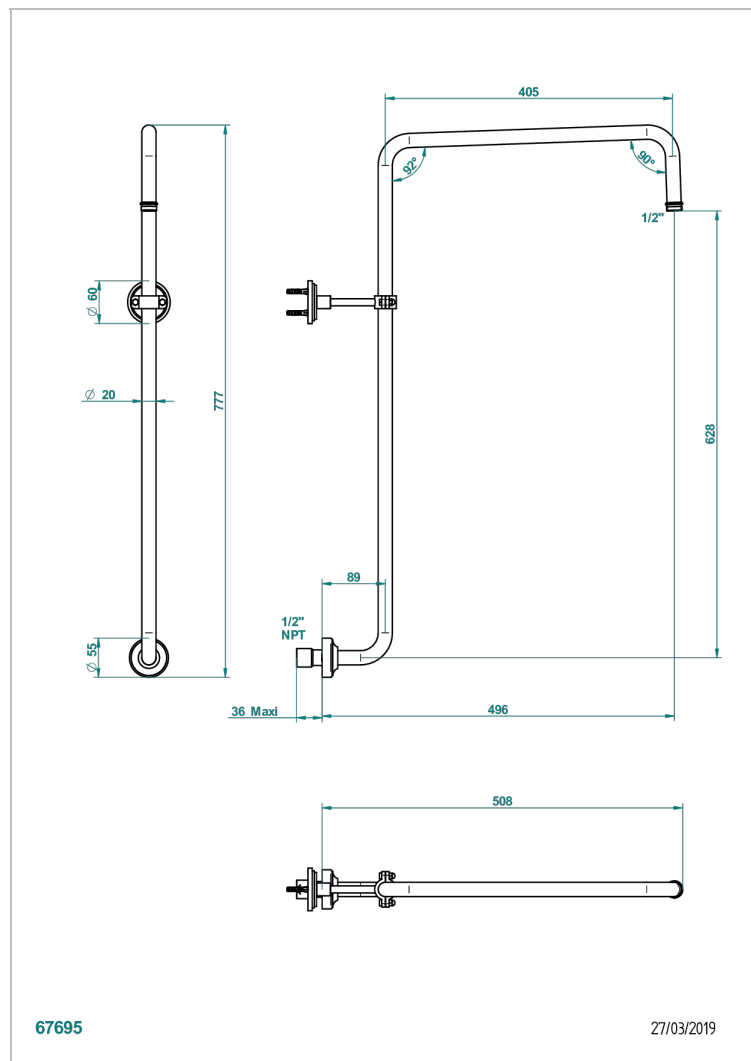

FAUBOURG METAL WITH LEVER HANDLES

G2U-83/US

Curved shower arm 1/2"

CHARACTERISTIC

- Faubourg Metal with lever handles
- Curved shower arm 1/2"

AVAILABLE FINITIONS

Black ceram - D30
Blush PVD - H62
Brass color PVD - H49
Brown bronze color PVD - F33
Chrome polished - A02
Chrome polished / gold polished - G02

Matt nickel color PVD - H56
Natural smoked Brass - A13
Nickel antique / Sovereign - H28
Nickel color PVD - H55
Nickel polished - B01
Soft gold - F30

Soft matt gold - F31
Umber PVD - H66