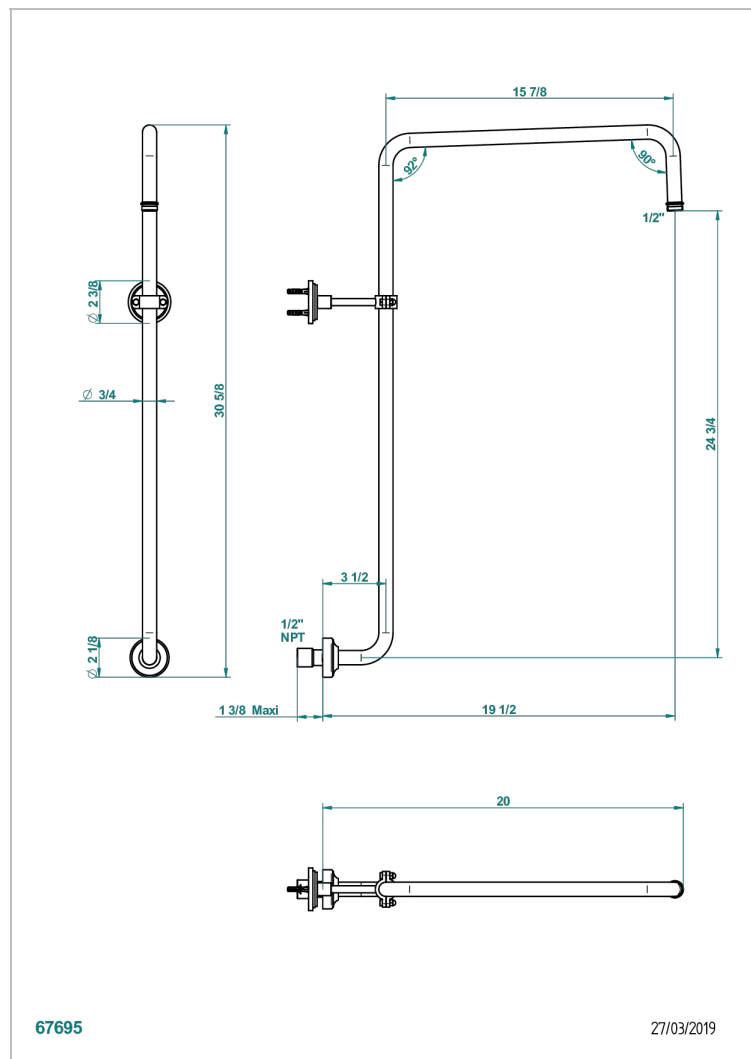

FAUBOURG METAL WITH LEVER HANDLES

G2U-83/US

Curved shower arm 1/2"

CHARACTERISTIC

- Faubourg Metal with lever handles
- Curved shower arm 1/2"

AVAILABLE FINITIONS

Black ceram - D30
Blush PVD - H62
Brass color PVD - H49
Brown bronze color PVD - F33
Chrome polished - A02
Chrome polished / gold polished - G02

Matt nickel color PVD - H56
Natural smoked Brass - A13
Nickel antique / Sovereign - H28
Nickel color PVD - H55
Nickel polished - B01
Soft gold - F30

Soft matt gold - F31
Umber PVD - H66