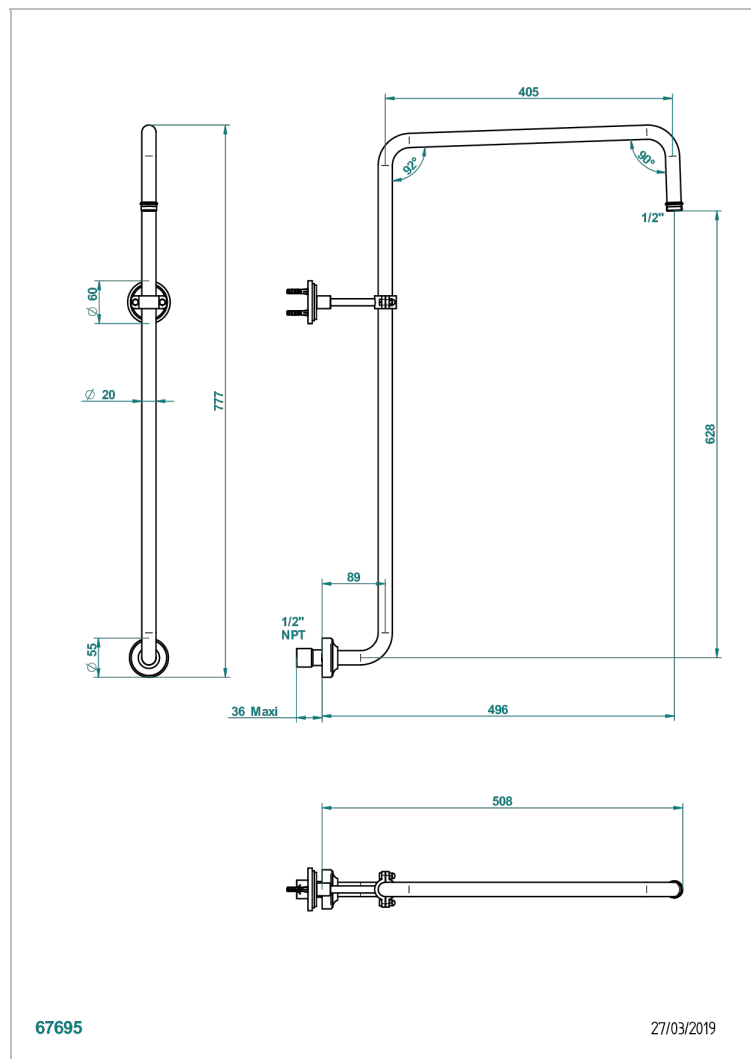

# FRIVOLE WITH LEVER HANDLES

G2S-83/US

Curved shower arm 1/2"

THG<sup>®</sup>  
PARIS

67695

27/03/2019

## CHARACTERISTIC

- Frivole with lever handles
- Curved shower arm 1/2"

Umber PVD - H66