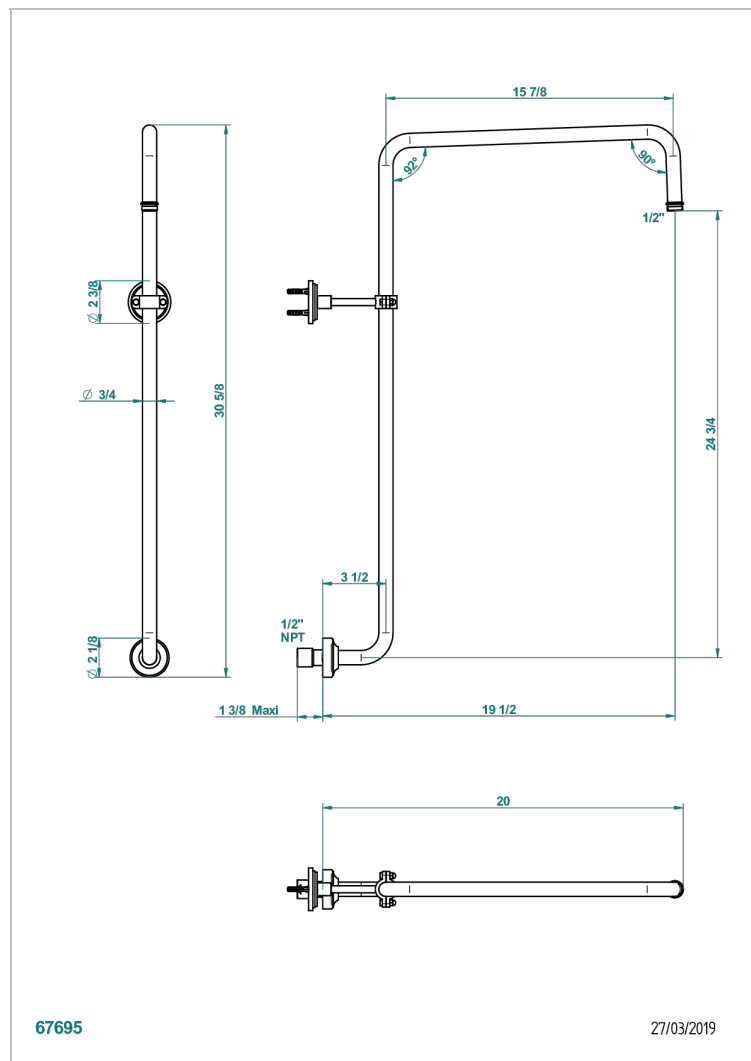

# FRIVOLE WITH LEVER HANDLES

G2S-83/US

Curved shower arm 1/2"

## CHARACTERISTIC

- Frivole with lever handles
- Curved shower arm 1/2"

Umber PVD - H66