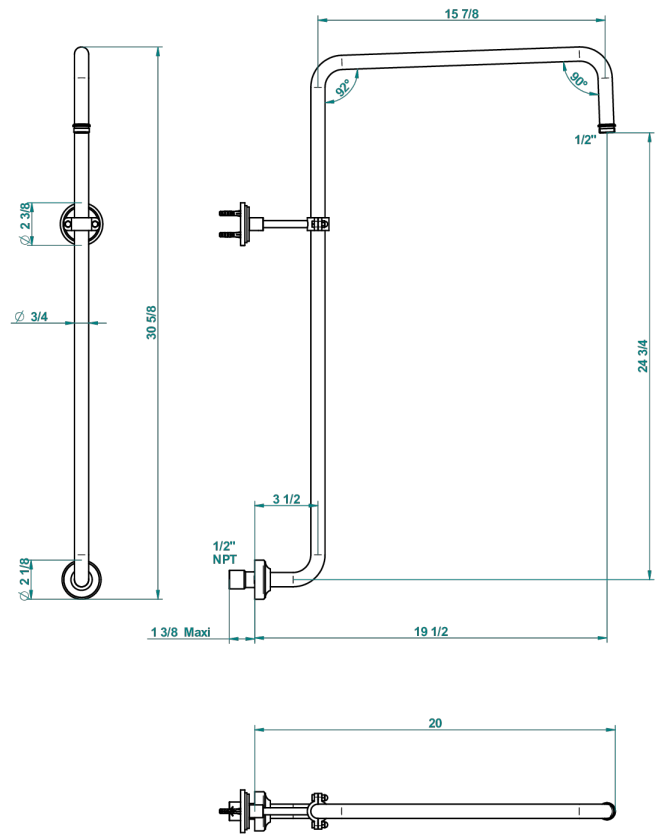

# FRIVOLE

G2R-83/US

Curved shower arm 1/2"

THG<sup>®</sup>  
PARIS

67695

27/03/2019

## CHARACTERISTIC

- Frivole
- Curved shower arm 1/2"

Umber PVD - H66