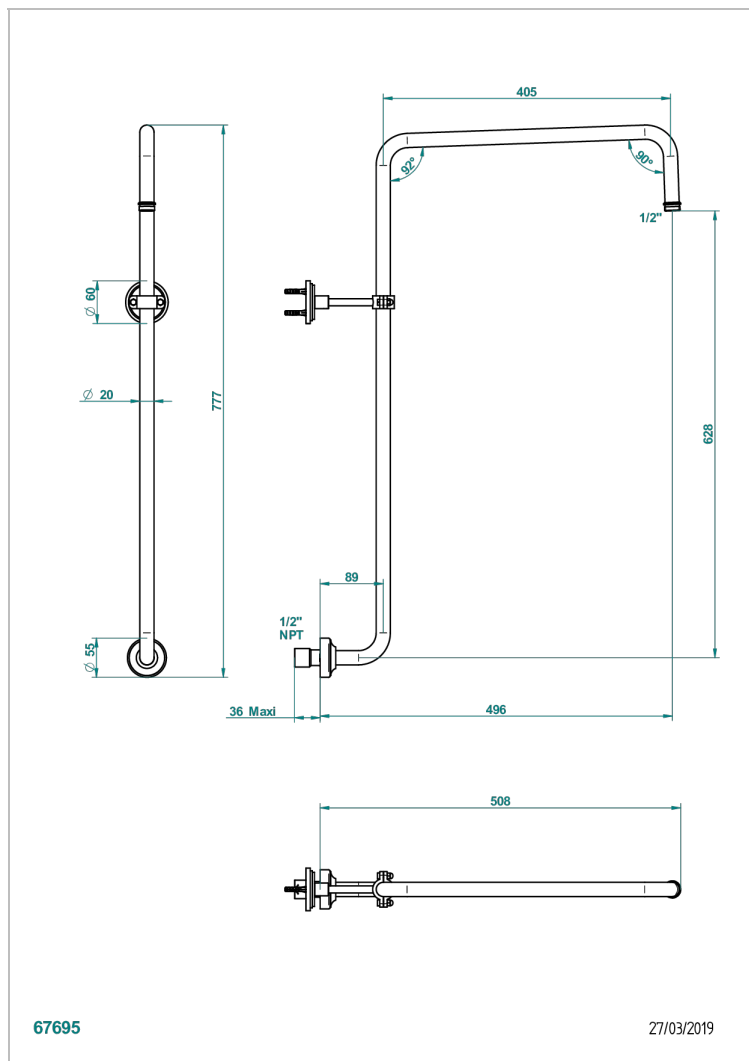

# FAUBOURG BLACK PORCELAIN WITH LEVER HANDLES

G2M-83/US

Curved shower arm 1/2"

## CHARACTERISTIC

- Faubourg Black Porcelain with lever handles
- Curved shower arm 1/2"