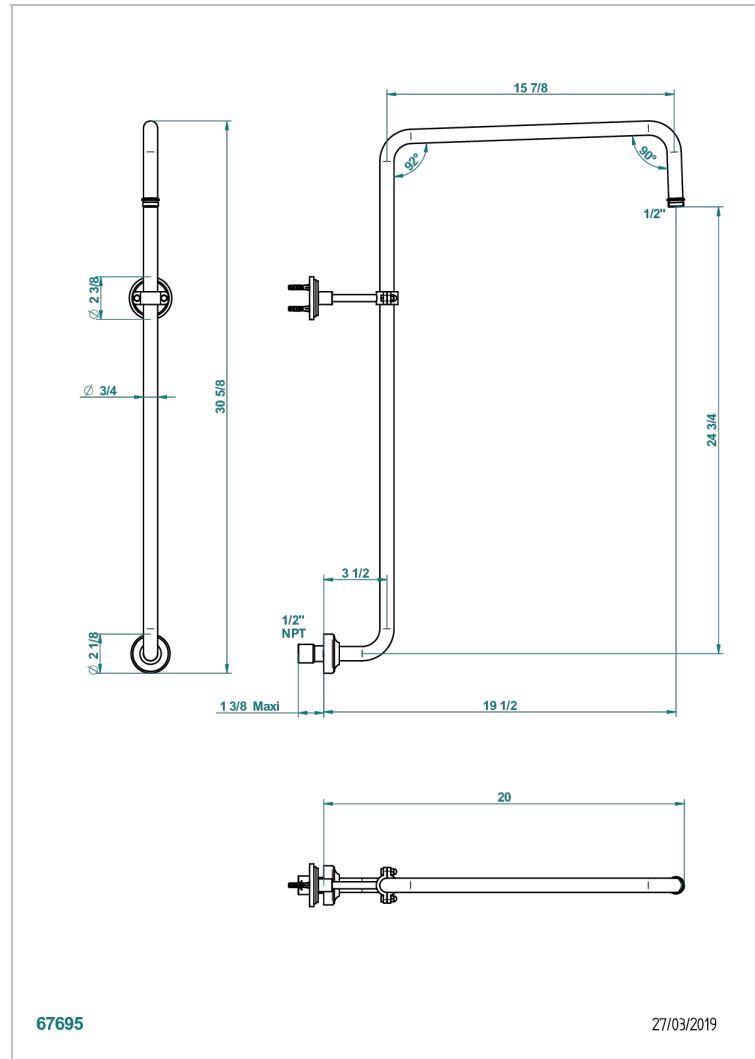

# FAUBOURG BLACK PORCELAIN WITH LEVER HANDLES

G2M-83/US

Curved shower arm 1/2"

67695

27/03/2019

## CHARACTERISTIC

- Faubourg Black Porcelain with lever handles
- Curved shower arm 1/2"