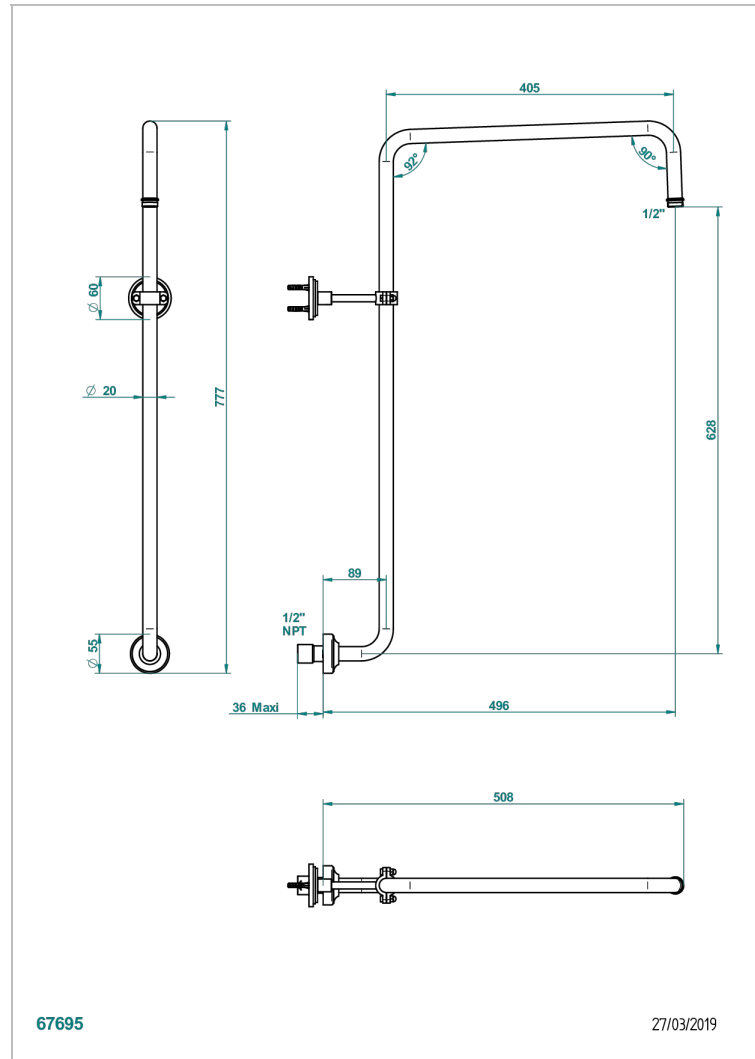

FAUBOURG WHITE PORCELAIN

G2K-83/US

Curved shower arm 1/2"

CHARACTERISTIC

- Faubourg White Porcelain
- Curved shower arm 1/2"

AVAILABLE FINITIONS

Black ceram - D30
Blush PVD - H62
Brass color PVD - H49
Brown bronze color PVD - F33
Chrome polished - A02
Chrome polished / gold polished - G02

Matt nickel color PVD - H56
Natural smoked Brass - A13
Nickel antique / Sovereign - H28
Nickel color PVD - H55
Nickel polished - B01
Soft gold - F30

Soft matt gold - F31
Umber PVD - H66

67695

27/03/2019