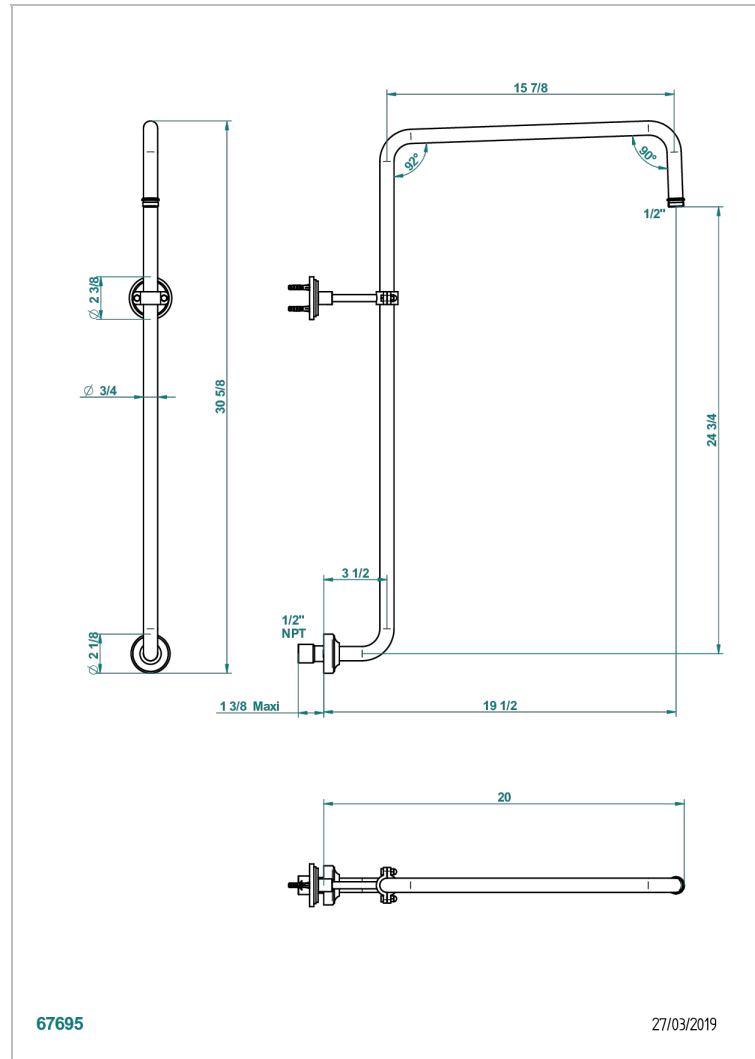

FAUBOURG WHITE PORCELAIN

G2K-83/US

Curved shower arm 1/2"

67695

27/03/2019

CHARACTERISTIC

- Faubourg White Porcelain
- Curved shower arm 1/2"

AVAILABLE FINITIONS