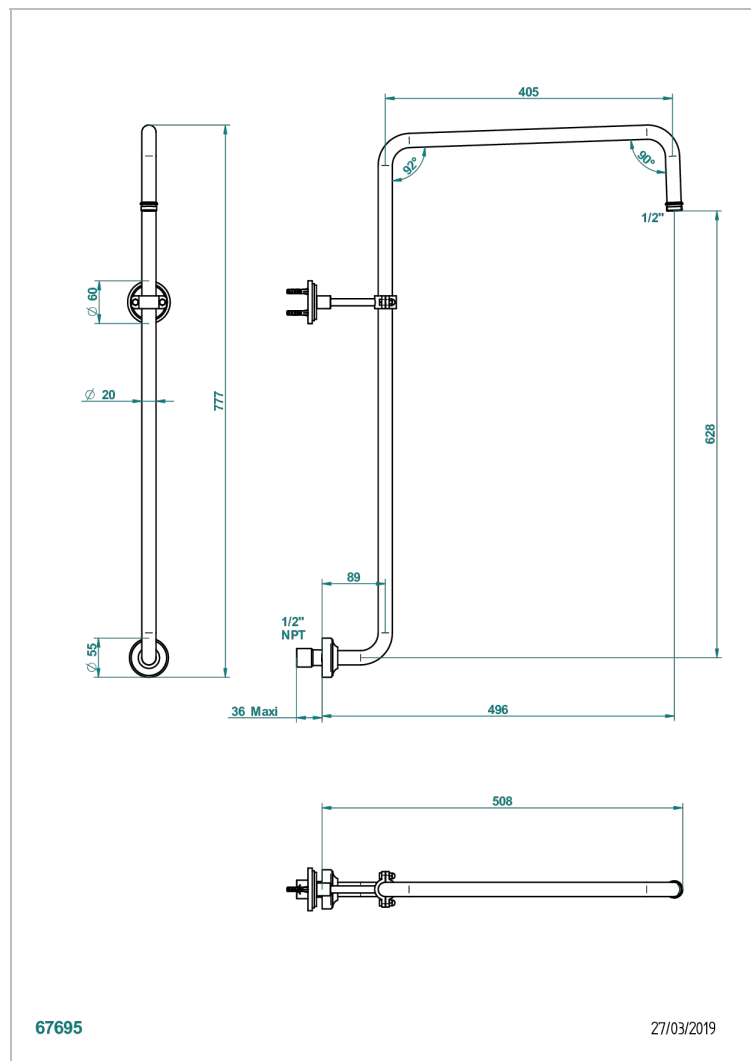

FAUBOURG WHITE PORCELAIN WITH LEVER HANDLES

G2J-83/US

Curved shower arm 1/2"

67695

27/03/2019

CHARACTERISTIC

- Faubourg White Porcelain with lever handles
- Curved shower arm 1/2"

AVAILABLE FINITIONS