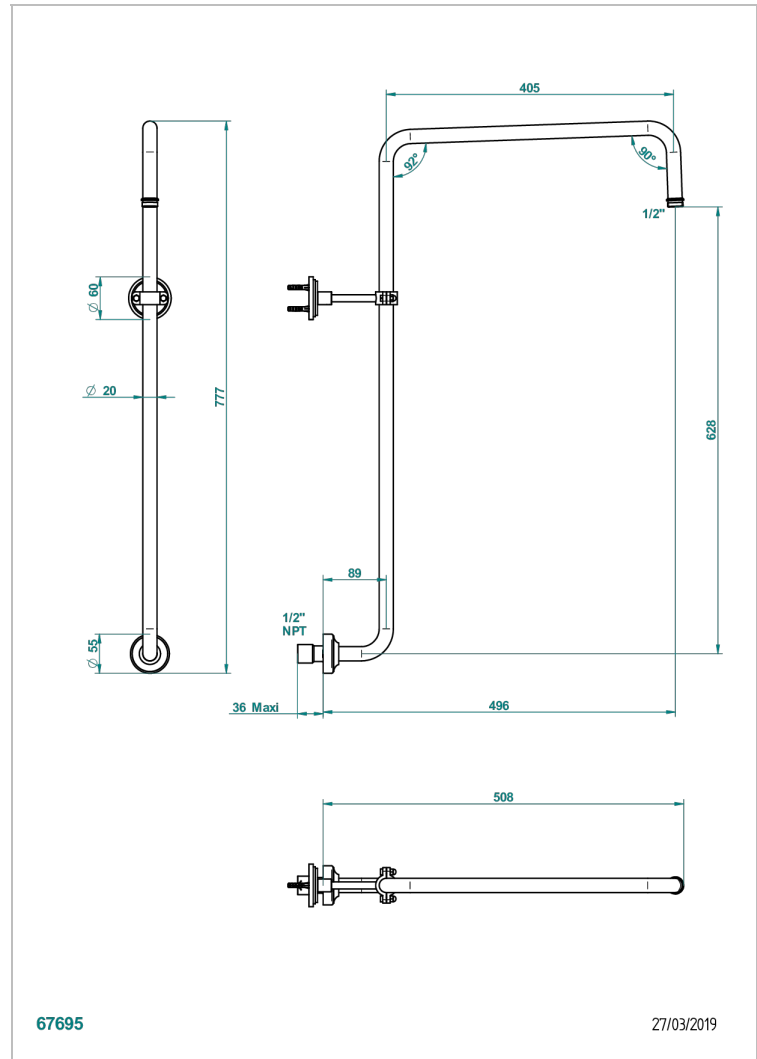

LE 9 NERO MARQUINA

G2I-83/US

Curved shower arm 1/2"

THG[®]
PARIS

CHARACTERISTIC

- Le 9 Nero Marquina
- Curved shower arm 1/2"

AVAILABLE FINITIONS

Black ceram - D30
Blush PVD - H62
Brass color PVD - H49
Brown bronze color PVD - F33
Chrome polished - A02
Chrome polished / gold polished - G02

Gold color PVD - H52
Gold mat - F07
Gold polished - F01
Graphite PVD - H64
Matt Umber PVD - H67
Matt blush PVD - H60

Matt brass color PVD - H50
Matt brown bronze color PVD - F34
Matt chrome (American satin) - C02
Matt gold color PVD - H53
Matt graphite PVD - H65
Matt nickel (American satin) - C01

Matt nickel color PVD - H56
Natural smoked Brass - A13
Nickel antique / Sovereign - H28
Nickel color PVD - H55
Nickel polished - B01
Soft gold - F30

Soft matt gold - F31
Umber PVD - H66