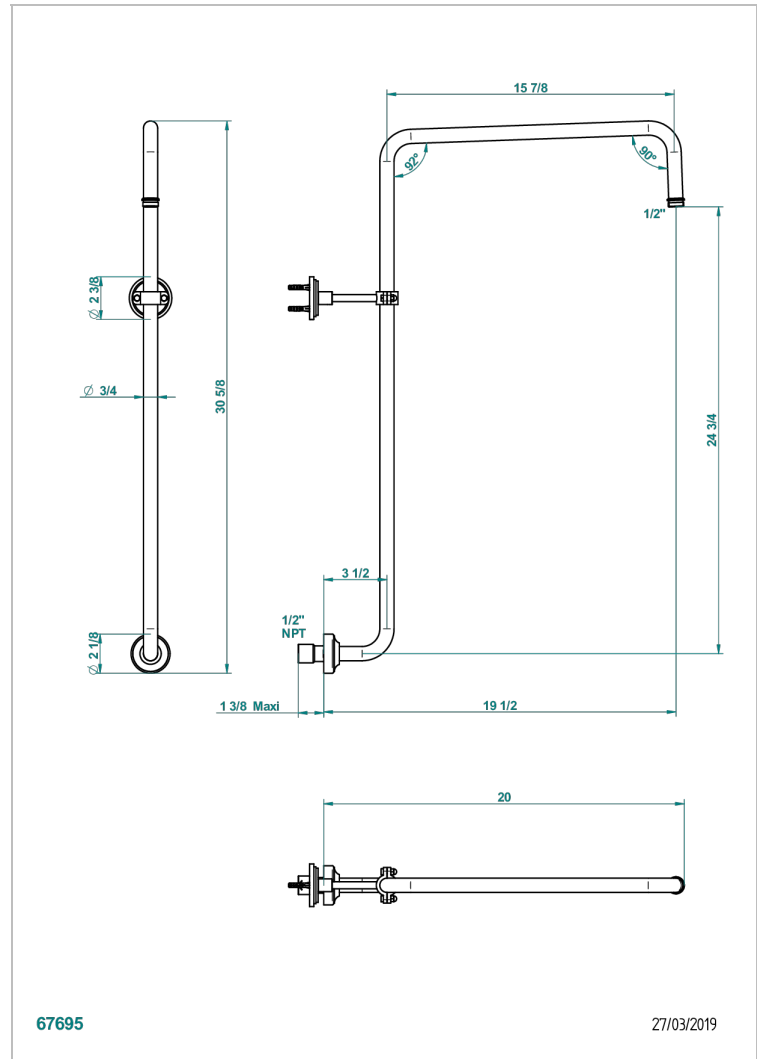

LE 9 NERO MARQUINA

G2I-83/US

Curved shower arm 1/2"

THG[®]
PARIS

CHARACTERISTIC

- Le 9 Nero Marquina
- Curved shower arm 1/2"

AVAILABLE FINITIONS

Black ceram - D30
Blush PVD - H62
Brass color PVD - H49
Brown bronze color PVD - F33
Chrome polished - A02
Chrome polished / gold polished - G02

Matt nickel color PVD - H56
Natural smoked Brass - A13
Nickel antique / Sovereign - H28
Nickel color PVD - H55
Nickel polished - B01
Soft gold - F30

Soft matt gold - F31
Umber PVD - H66