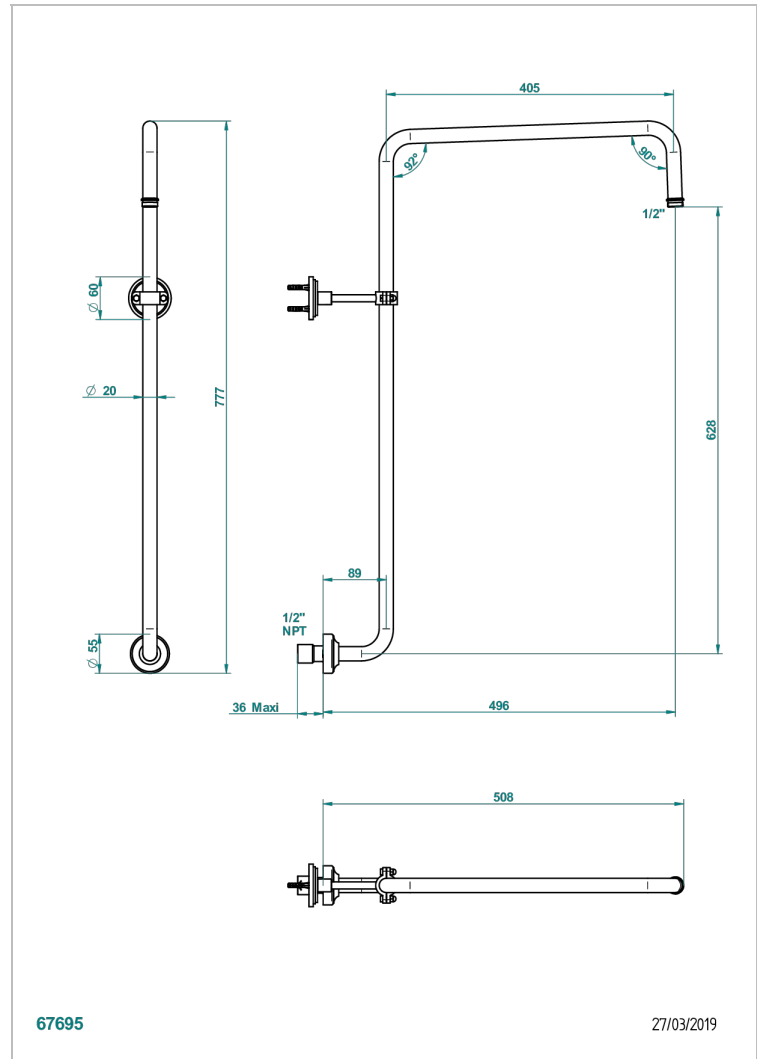

LE 9 HOWLITE

G2H-83/US

Curved shower arm 1/2"

THG
PARIS

CHARACTERISTIC

- Le 9 Howlite
- Curved shower arm 1/2"

AVAILABLE FINITIONS

Black ceram - D30
Blush PVD - H62
Brass color PVD - H49
Brown bronze color PVD - F33
Chrome polished - A02
Chrome polished / gold polished - G02

Gold color PVD - H52
Gold mat - F07
Gold polished - F01
Graphite PVD - H64
Matt Umber PVD - H67
Matt blush PVD - H60

Matt brass color PVD - H50
Matt brown bronze color PVD - F34
Matt chrome (American satin) - C02
Matt gold color PVD - H53
Matt graphite PVD - H65
Matt nickel (American satin) - C01

Matt nickel color PVD - H56
Natural smoked Brass - A13
Nickel antique / Sovereign - H28
Nickel color PVD - H55
Nickel polished - B01
Soft gold - F30

Soft matt gold - F31
Umber PVD - H66