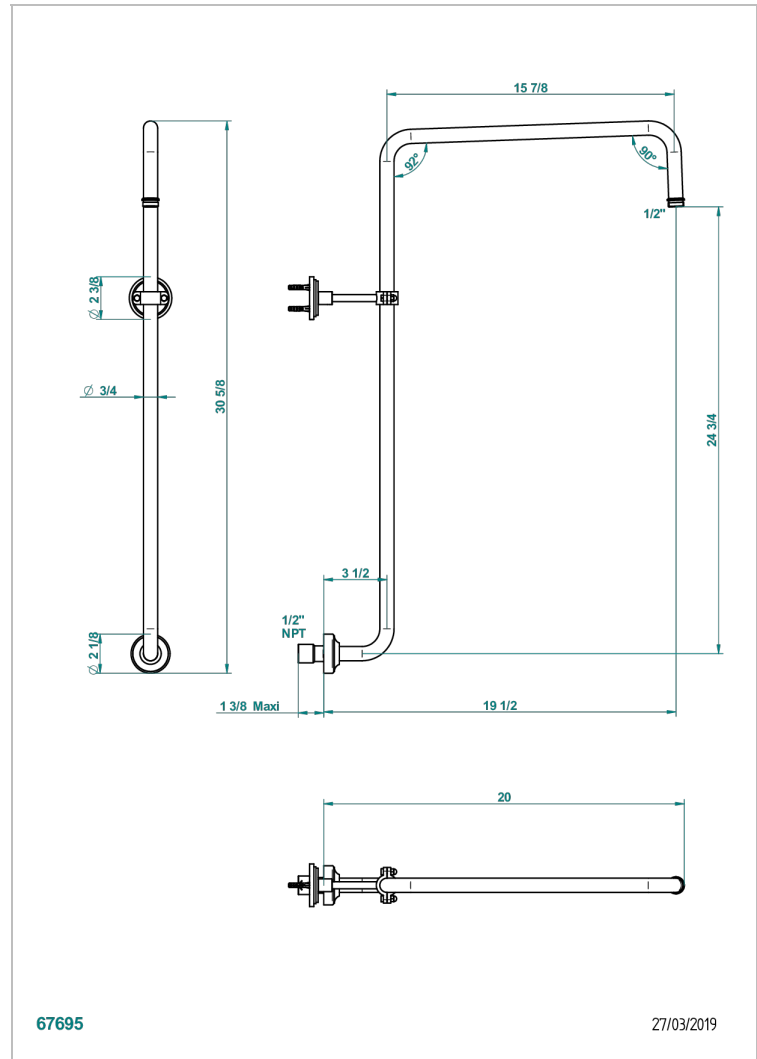

# LE 9 HOWLITE

G2H-83/US

Curved shower arm 1/2"

## CHARACTERISTIC

- Le 9 Howlite
- Curved shower arm 1/2"