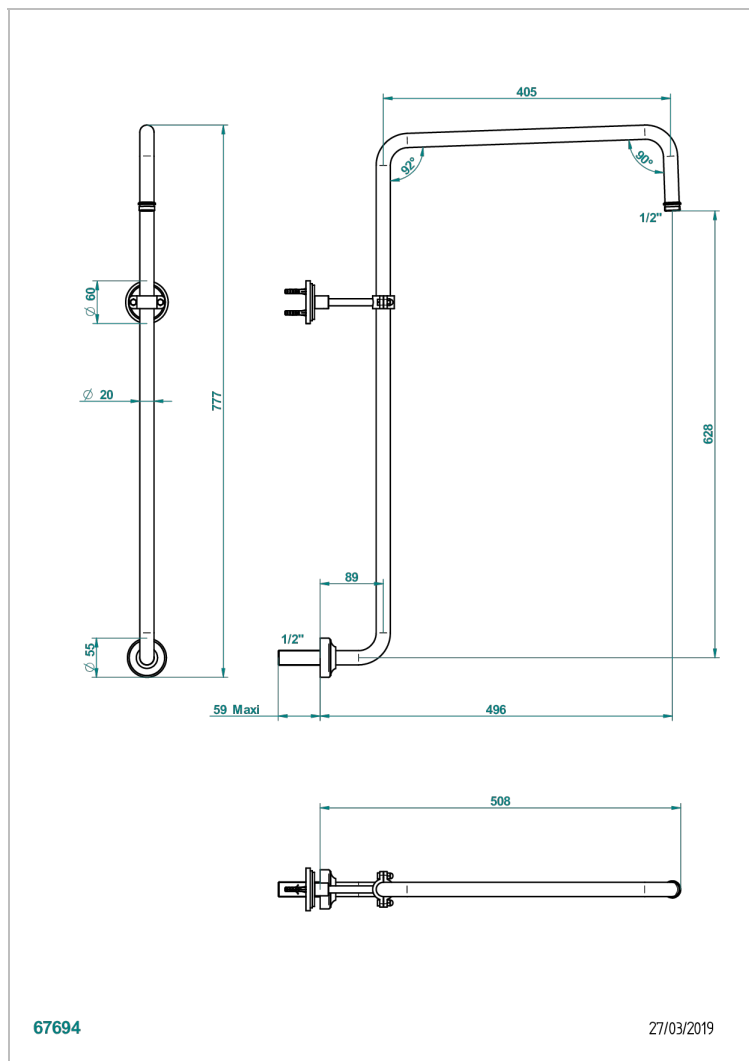

FAUBOURG METAL WITH LEVER

G2U-83

Curved shower arm 1/2"

67694

27/03/2019

CHARACTERISTIC

- Faubourg Metal with lever
- Curved shower arm 1/2"

AVAILABLE FINITIONS