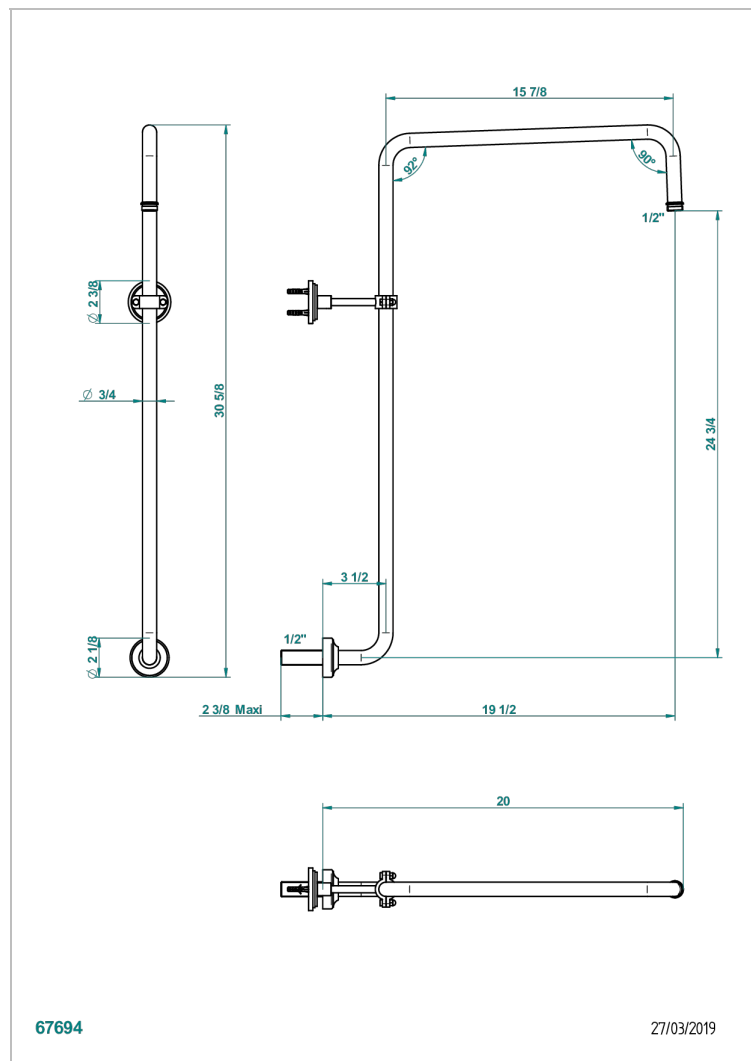

FAUBOURG METAL WITH LEVER

G2U-83

Curved shower arm 1/2"

67694

27/03/2019

CHARACTERISTIC

- Faubourg Metal with lever
- Curved shower arm 1/2"

AVAILABLE FINITIONS