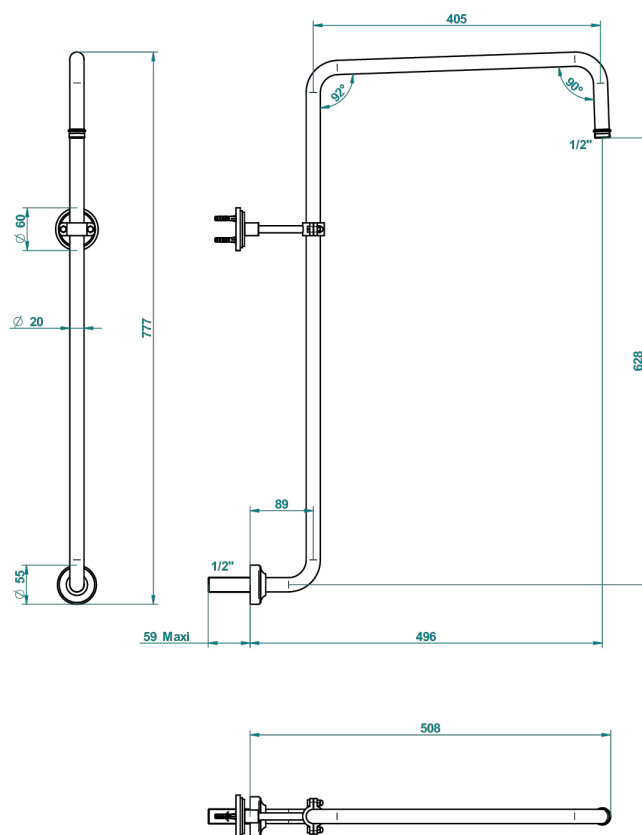

FAUBOURG METAL WITH LEVER

G2U-83

Curved shower arm 1/2"

THG[®]
PARIS

67694

27/03/2019

CHARACTERISTIC

- Faubourg Metal with lever
- Curved shower arm 1/2"

AVAILABLE FINITIONS

Antique nickel - H28
Black ceram - D30
Blush PVD - H62
Brass color PVD - H49
Brown bronze color PVD - F33
Gold color PVD - H52

Graphite PVD - H64
Matt Umber PVD - H67
Matt blush PVD - H60
Matt brass color PVD - H50
Matt brown bronze color PVD - F34
Matt chrome - C02