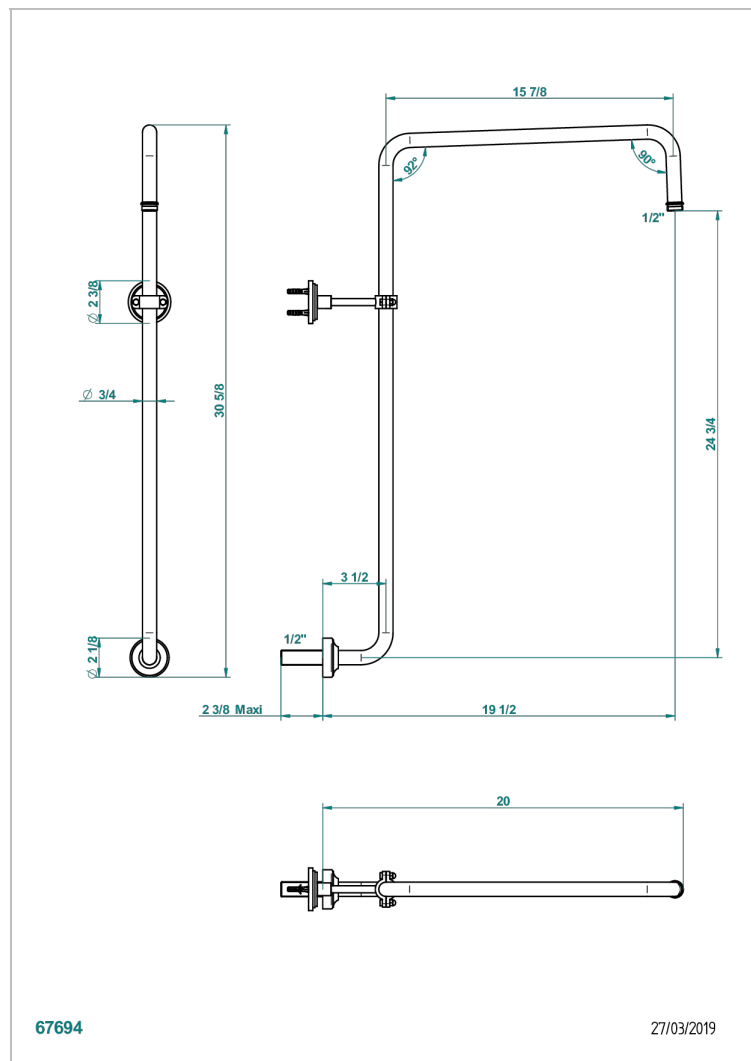

G2T-83

Curved shower arm 1/2"

CHARACTERISTIC

- Faubourg Metal
- Curved shower arm 1/2"

AVAILABLE FINITIONS

Antique nickel - H28
 Black ceram - D30
 Blush PVD - H62
 Brass color PVD - H49
 Brown bronze color PVD - F33
 Gold color PVD - H52

Nickel color PVD - H55
 Polished chrome (color finish) - A02
 Polished chrome / Polished gold (color finish) - G02
 Polished gold (color finish) - F01
 Polished nickel - B01
 Soft gold - F30

Soft matt gold - F31
 Umber PVD - H66