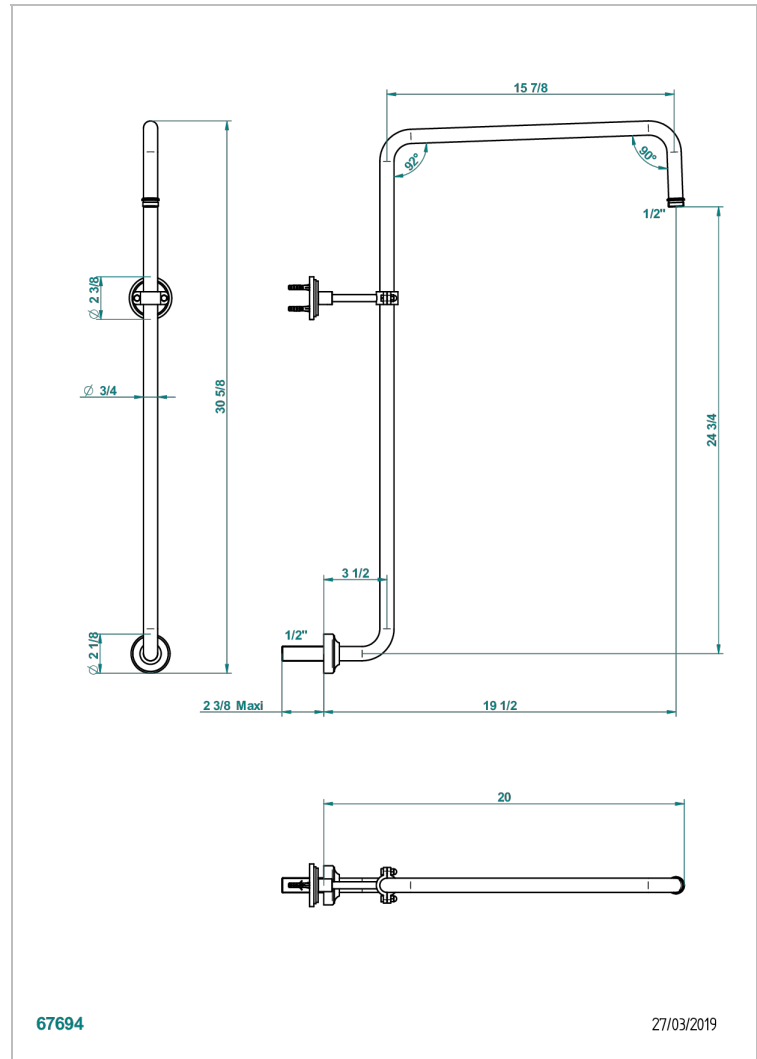

# FRIVOLE WITH LEVER

G2S-83

Curved shower arm 1/2"

THG<sup>®</sup>  
PARIS

## CHARACTERISTIC

- Frivole with lever
- Curved shower arm 1/2"

## AVAILABLE FINITIONS

Antique nickel - H28  
Black ceram - D30  
Blush PVD - H62  
Brass color PVD - H49  
Brown bronze color PVD - F33  
Gold color PVD - H52

Graphite PVD - H64  
Matt Umber PVD - H67  
Matt blush PVD - H60  
Matt brass color PVD - H50  
Matt brown bronze color PVD - F34  
Matt chrome - C02