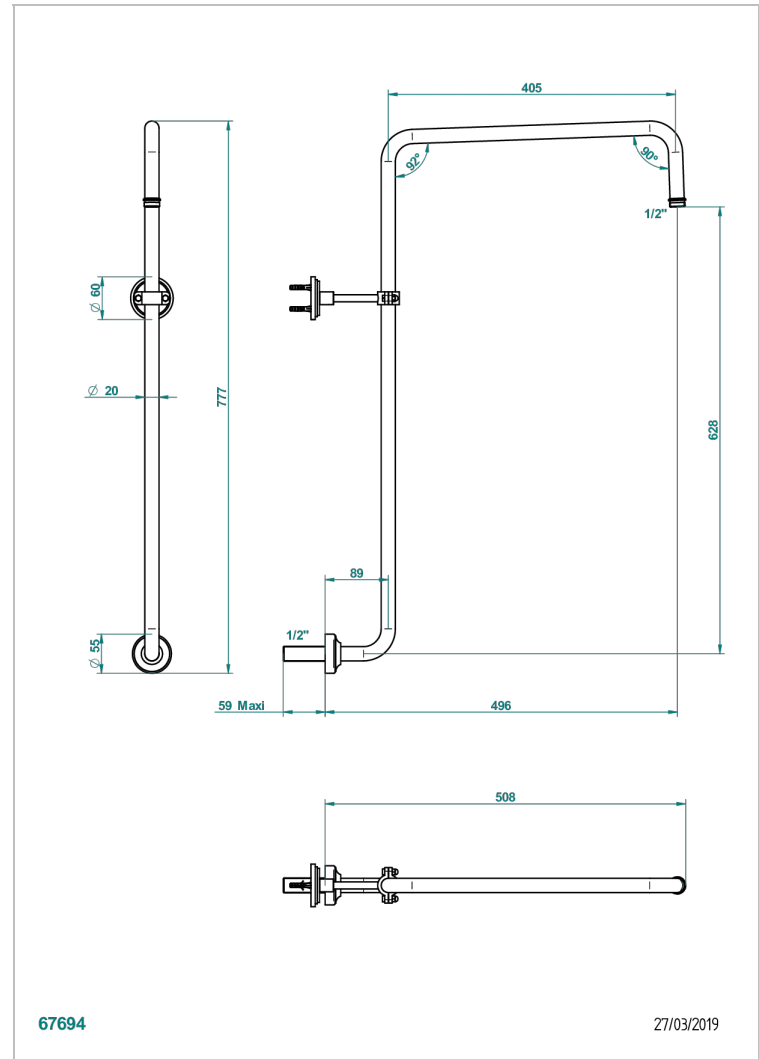

FRIVOLE

G2R-83

Curved shower arm 1/2"

THG[®]
PARIS

CHARACTERISTIC

- Frivole
- Curved shower arm 1/2"

AVAILABLE FINITIONS

Antique nickel - H28
Black ceram - D30
Blush PVD - H62
Brass color PVD - H49
Brown bronze color PVD - F33
Gold color PVD - H52