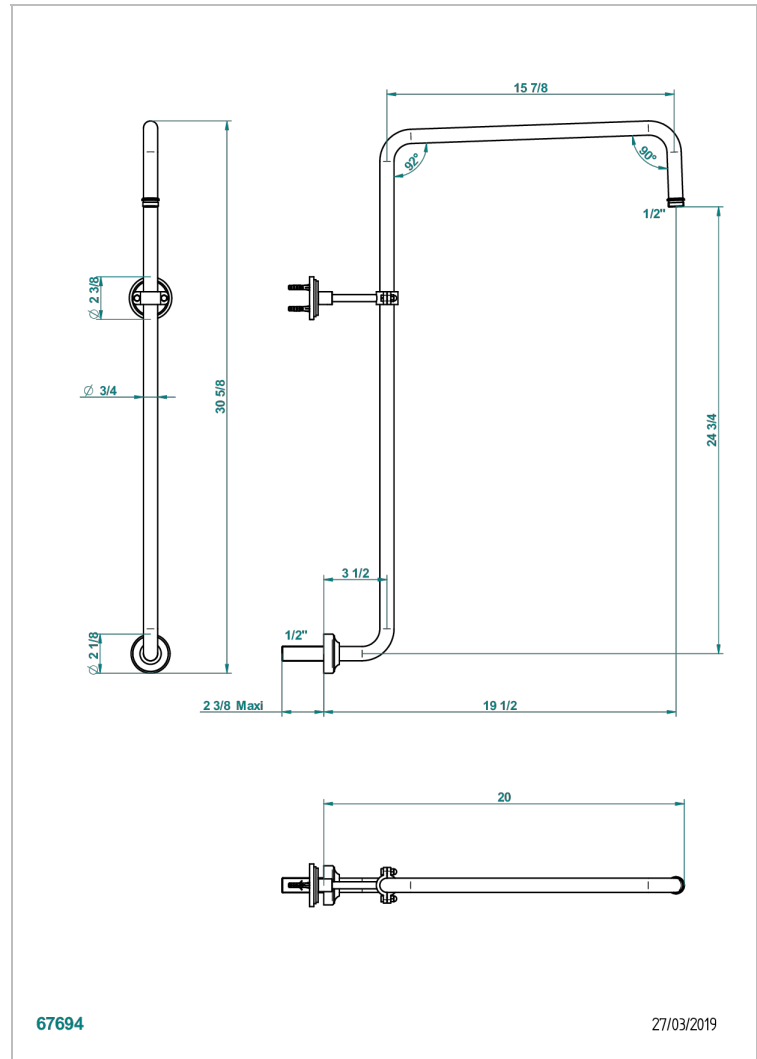

FRIVOLE

G2R-83

Curved shower arm 1/2"

67694

27/03/2019

CHARACTERISTIC

- Frivole
- Curved shower arm 1/2"

AVAILABLE FINITIONS

Antique nickel - H28
Black ceram - D30
Blush PVD - H62
Brass color PVD - H49
Brown bronze color PVD - F33
Gold color PVD - H52

Graphite PVD - H64
Matt Umber PVD - H67
Matt blush PVD - H60
Matt brass color PVD - H50
Matt brown bronze color PVD - F34
Matt chrome - C02

Matt gold - F07
Matt gold color PVD - H53
Matt graphite PVD - H65
Matt nickel (color finish) - C01
Matt nickel color PVD - H56
Nickel color PVD - H55

Polished chrome (color finish) - A02
Polished chrome / Polished gold (color finish) - G02
Polished gold (color finish) - F01
Polished nickel - B01
Soft gold - F30
Soft matt gold - F31
Umber PVD - H66