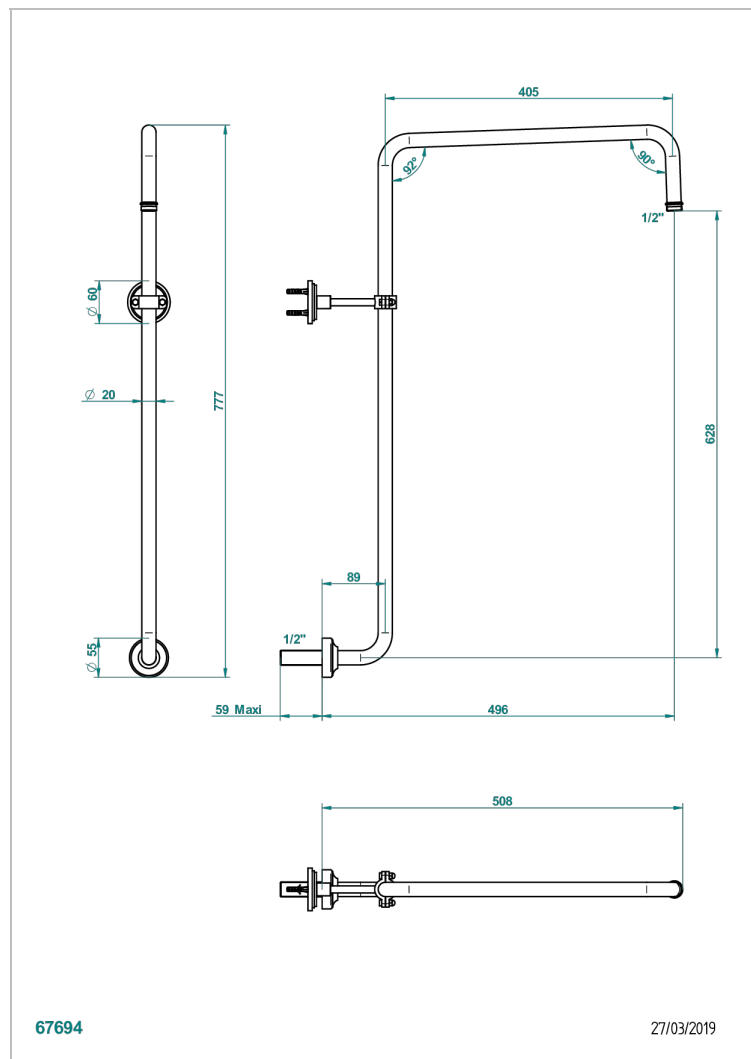

FAUBOURG BLACK PORCELAIN WITH LEVER

G2M-83

Curved shower arm 1/2"

CHARACTERISTIC

- Faubourg Black Porcelain with lever
- Curved shower arm 1/2"

AVAILABLE FINITIONS

Antique nickel - H28
Black ceram - D30
Blush PVD - H62
Brass color PVD - H49
Brown bronze color PVD - F33
Gold color PVD - H52

Nickel color PVD - H55
Polished chrome (color finish) - A02
Polished chrome / Polished gold
(color finish) - G02
Polished gold (color finish) - F01
Polished nickel - B01
Soft gold - F30

Soft matt gold - F31
Umber PVD - H66