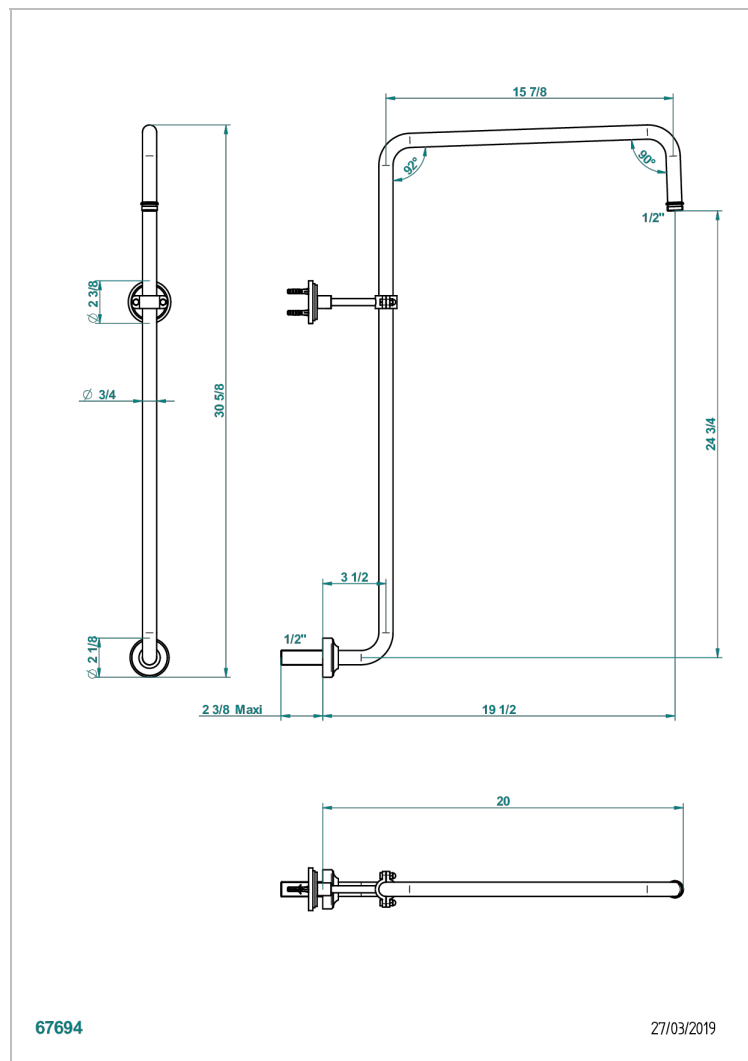

# FAUBOURG BLACK PORCELAIN WITH LEVER

G2M-83

Curved shower arm 1/2"

## CHARACTERISTIC

- Faubourg Black Porcelain with lever
- Curved shower arm 1/2"