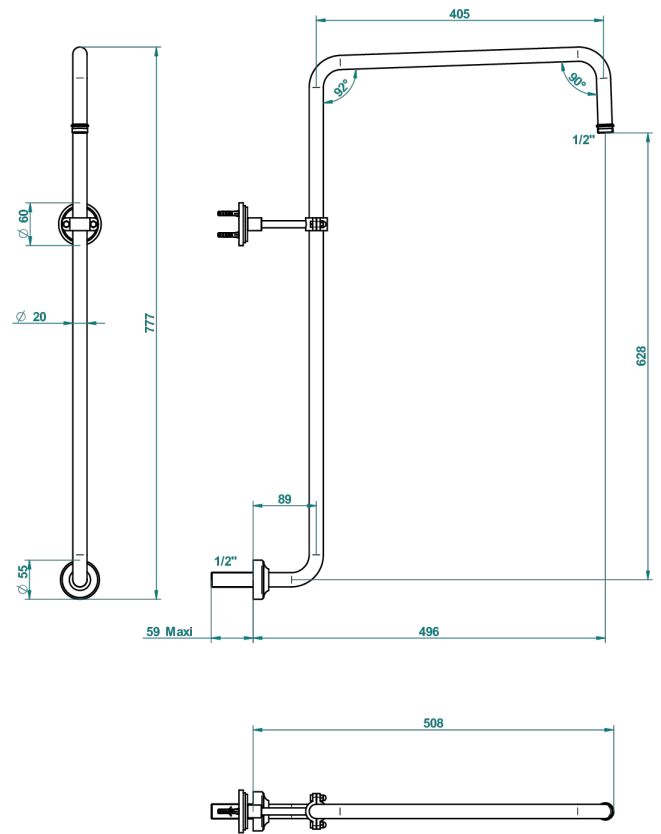

FAUBOURG BLACK PORCELAIN

G2L-83

Curved shower arm 1/2"

THG[®]
PARIS

67694

27/03/2019

CHARACTERISTIC

- Faubourg Black Porcelain
- Curved shower arm 1/2"

AVAILABLE FINITIONS

Antique nickel - H28
Black ceram - D30
Blush PVD - H62
Brass color PVD - H49
Brown bronze color PVD - F33
Gold color PVD - H52

Graphite PVD - H64
Matt Umber PVD - H67
Matt blush PVD - H60
Matt brass color PVD - H50
Matt brown bronze color PVD - F34
Matt chrome - C02