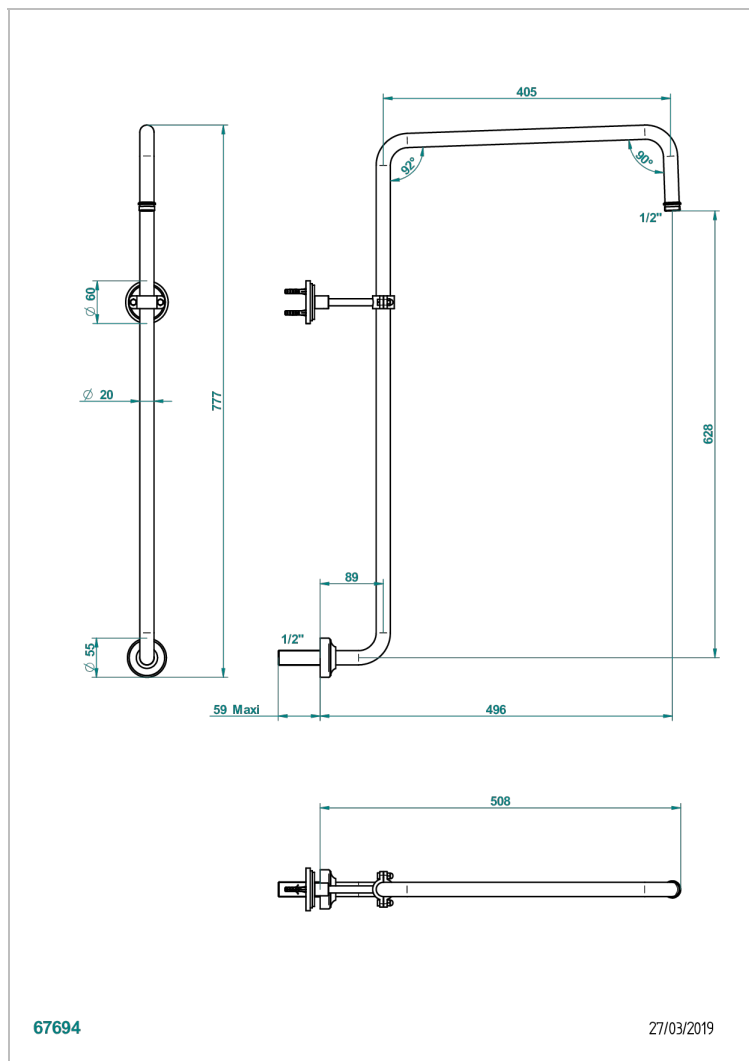

# FAUBOURG BLACK PORCELAIN

G2L-83

Curved shower arm 1/2"

67694

27/03/2019

## CHARACTERISTIC

- Faubourg Black Porcelain
- Curved shower arm 1/2"