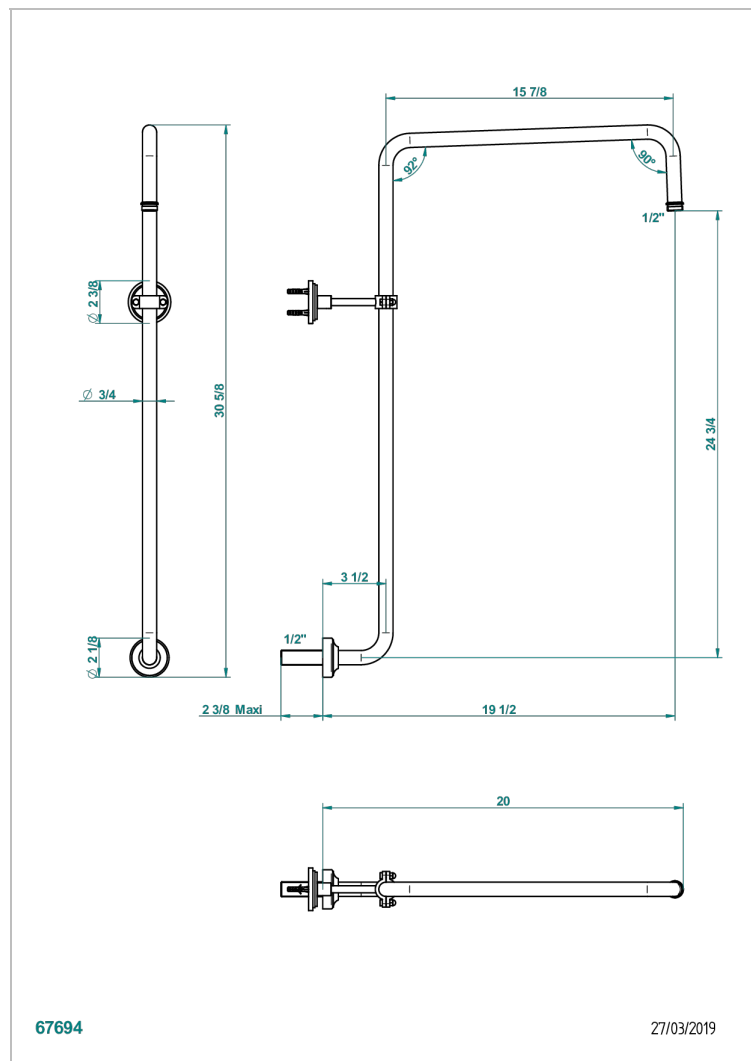

FAUBOURG BLACK PORCELAIN

G2L-83

Curved shower arm 1/2"

CHARACTERISTIC

- Faubourg Black Porcelain
- Curved shower arm 1/2"

AVAILABLE FINITIONS

Antique nickel - H28
Black ceram - D30
Blush PVD - H62
Brass color PVD - H49
Brown bronze color PVD - F33
Gold color PVD - H52

Nickel color PVD - H55
Polished chrome (color finish) - A02
Polished chrome / Polished gold (color finish) - G02
Polished gold (color finish) - F01
Polished nickel - B01
Soft gold - F30

Soft matt gold - F31
Umber PVD - H66