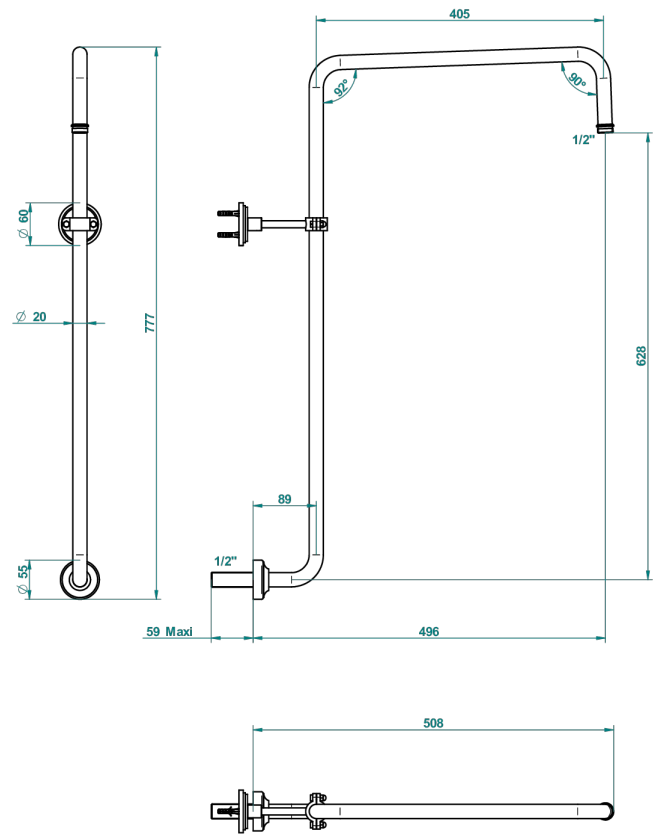

# FAUBOURG WHITE PORCELAIN

G2K-83

Curved shower arm 1/2"

THG<sup>®</sup>  
PARIS

67694

27/03/2019

## CHARACTERISTIC

- Faubourg White Porcelain
- Curved shower arm 1/2"