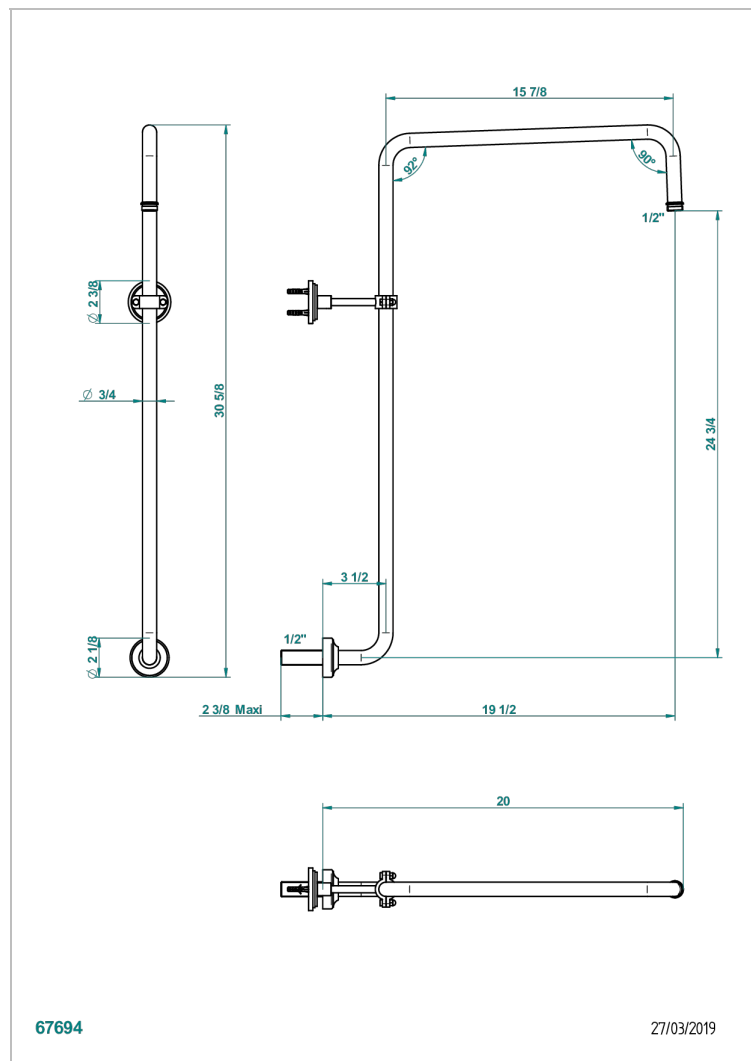

FAUBOURG WHITE PORCELAIN

G2K-83

Curved shower arm 1/2"

CHARACTERISTIC

- Faubourg White Porcelain
- Curved shower arm 1/2"

AVAILABLE FINITIONS

Antique nickel - H28
Black ceram - D30
Blush PVD - H62
Brass color PVD - H49
Brown bronze color PVD - F33
Gold color PVD - H52

Nickel color PVD - H55
Polished chrome (color finish) - A02
Polished chrome / Polished gold (color finish) - G02
Polished gold (color finish) - F01
Polished nickel - B01
Soft gold - F30

Soft matt gold - F31
Umber PVD - H66