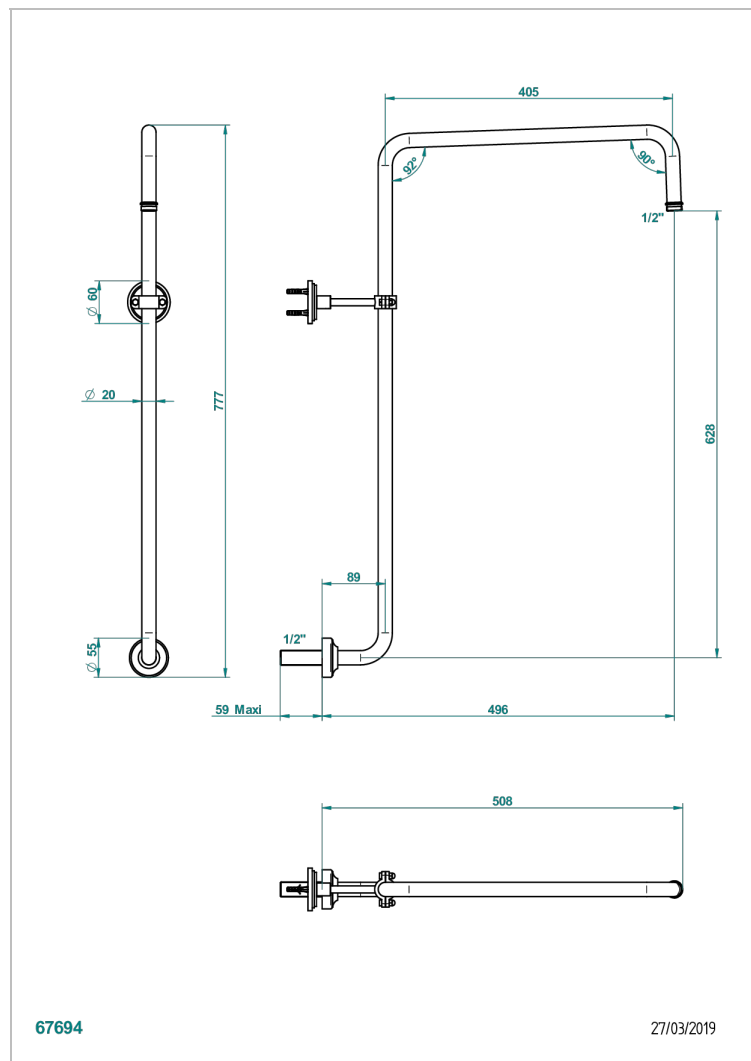

# FAUBOURG WHITE PORCELAIN WITH LEVER

G2J-83

Curved shower arm 1/2"

67694

27/03/2019

## CHARACTERISTIC

- Faubourg White Porcelain with lever
- Curved shower arm 1/2"