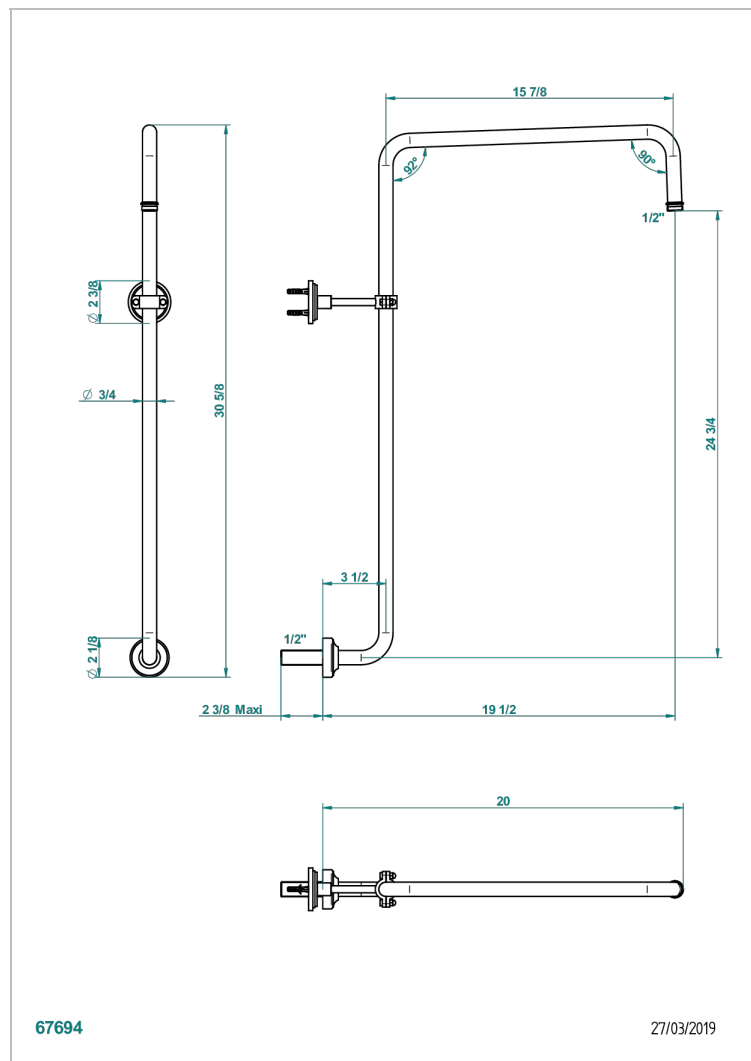

FAUBOURG WHITE PORCELAIN WITH LEVER

G2J-83

Curved shower arm 1/2"

CHARACTERISTIC

- Faubourg White Porcelain with lever
- Curved shower arm 1/2"

AVAILABLE FINITIONS

Antique nickel - H28
Black ceram - D30
Blush PVD - H62
Brass color PVD - H49
Brown bronze color PVD - F33
Gold color PVD - H52

Nickel color PVD - H55
Polished chrome (color finish) - A02
Polished chrome / Polished gold
(color finish) - G02
Polished gold (color finish) - F01
Polished nickel - B01
Soft gold - F30

Soft matt gold - F31
Umber PVD - H66