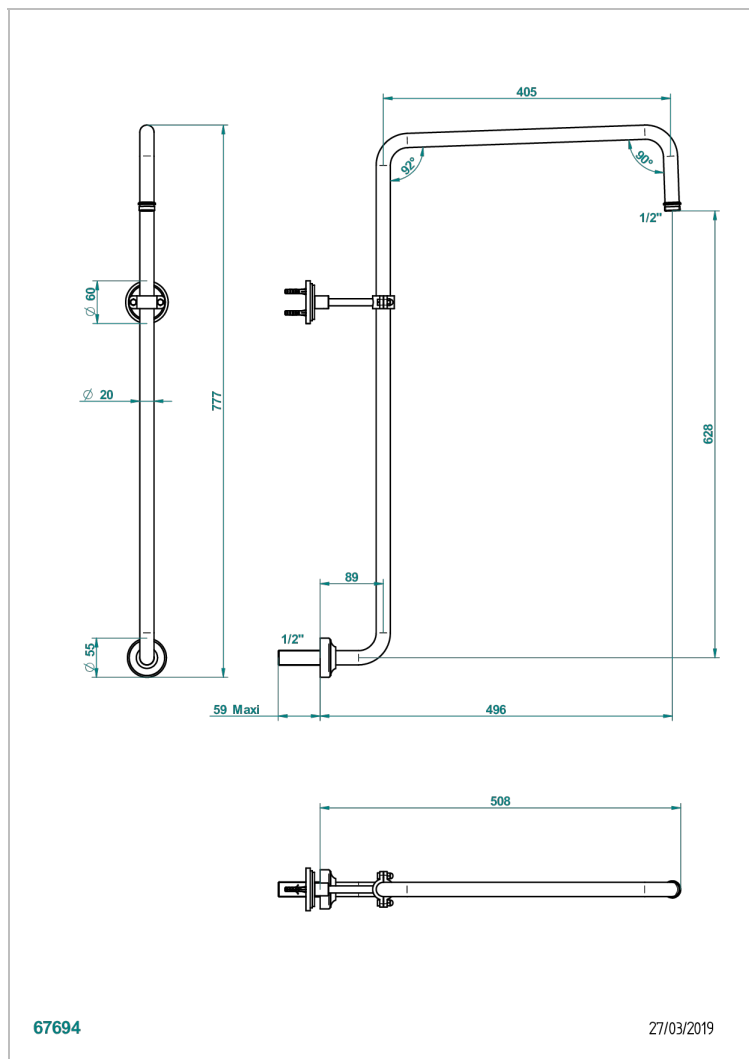

# FAUBOURG WHITE PORCELAIN WITH LEVER

G2J-83

Curved shower arm 1/2"

## CHARACTERISTIC

- Faubourg White Porcelain with lever
- Curved shower arm 1/2"