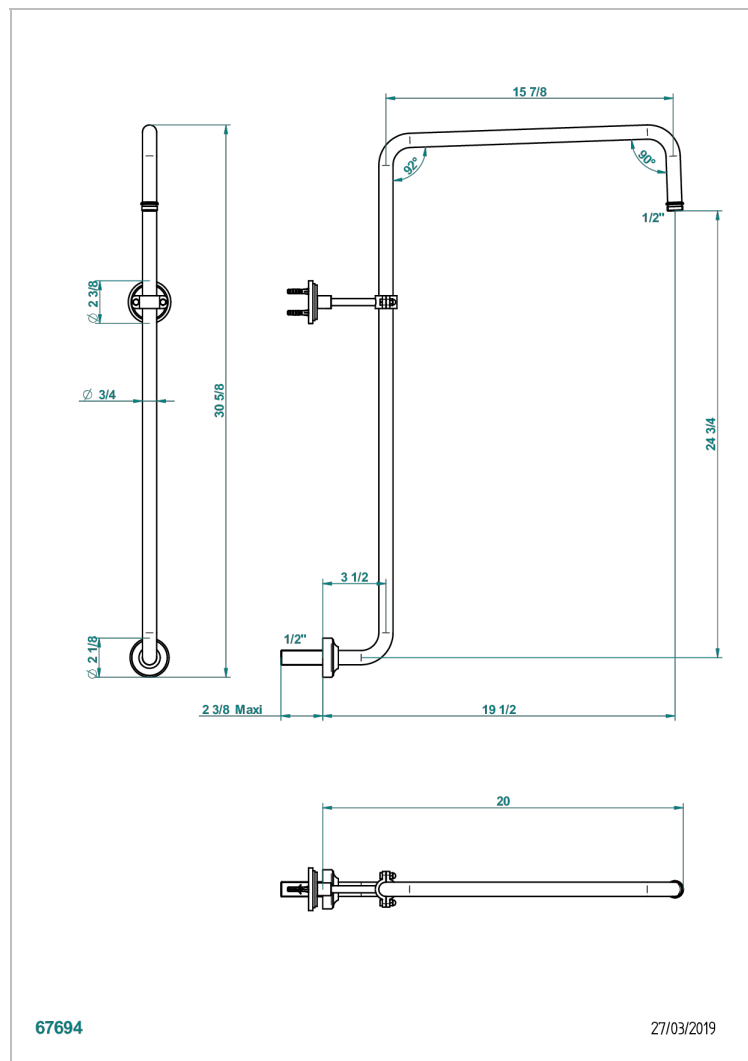

FAUBOURG WHITE PORCELAIN WITH LEVER

G2J-83

Curved shower arm 1/2"

CHARACTERISTIC

- Faubourg White Porcelain with lever
- Curved shower arm 1/2"

AVAILABLE FINITIONS

Antique nickel - H28
Black ceram - D30
Blush PVD - H62
Brass color PVD - H49
Brown bronze color PVD - F33
Gold color PVD - H52

Nickel color PVD - H55
Polished chrome (color finish) - A02
Polished chrome / Polished gold (color finish) - G02
Polished gold (color finish) - F01
Polished nickel - B01
Soft gold - F30

Soft matt gold - F31
Umber PVD - H66