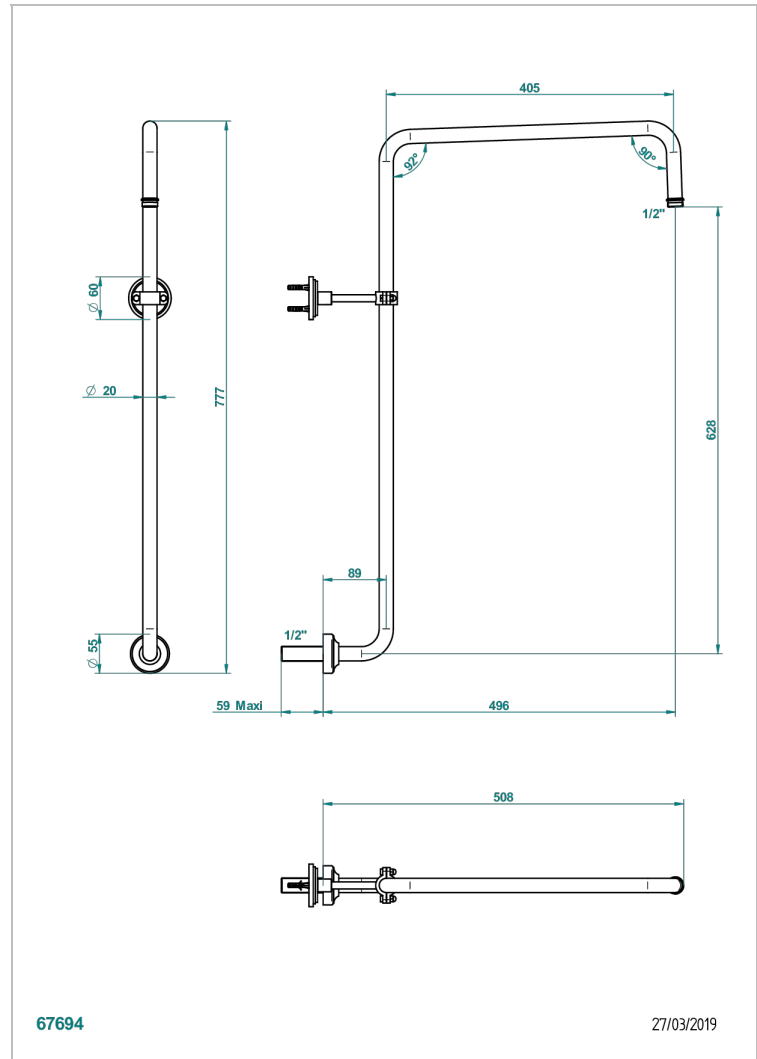

LE 9 HOWLITE

G2H-83

Curved shower arm 1/2"

THG[®]
PARIS

CHARACTERISTIC

- Le 9 Howlite
- Curved shower arm 1/2"

AVAILABLE FINITIONS

Antique nickel - H28
Black ceram - D30
Blush PVD - H62
Brass color PVD - H49
Brown bronze color PVD - F33
Gold color PVD - H52

Nickel color PVD - H55
Polished chrome (color finish) - A02
Polished chrome / Polished gold (color finish) - G02
Polished gold (color finish) - F01
Polished nickel - B01
Soft gold - F30

Soft matt gold - F31
Umber PVD - H66