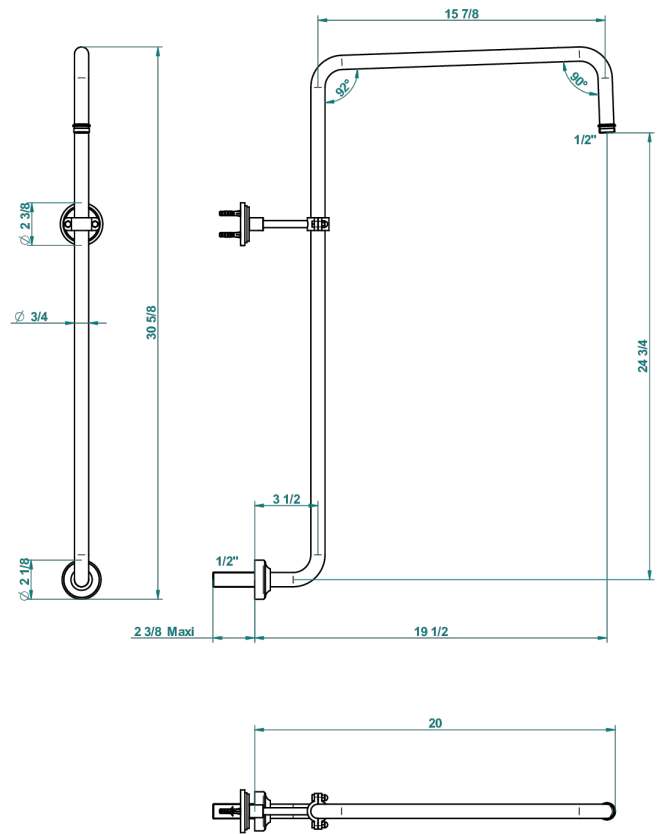

LE 9 HOWLITE

G2H-83

Curved shower arm 1/2"

THG
PARIS

67694

27/03/2019

CARACTERÍSTICAS

- Le 9 Howlite
- Curved shower arm 1/2"

Pvd umber - H66
Pvd umber mate - H67