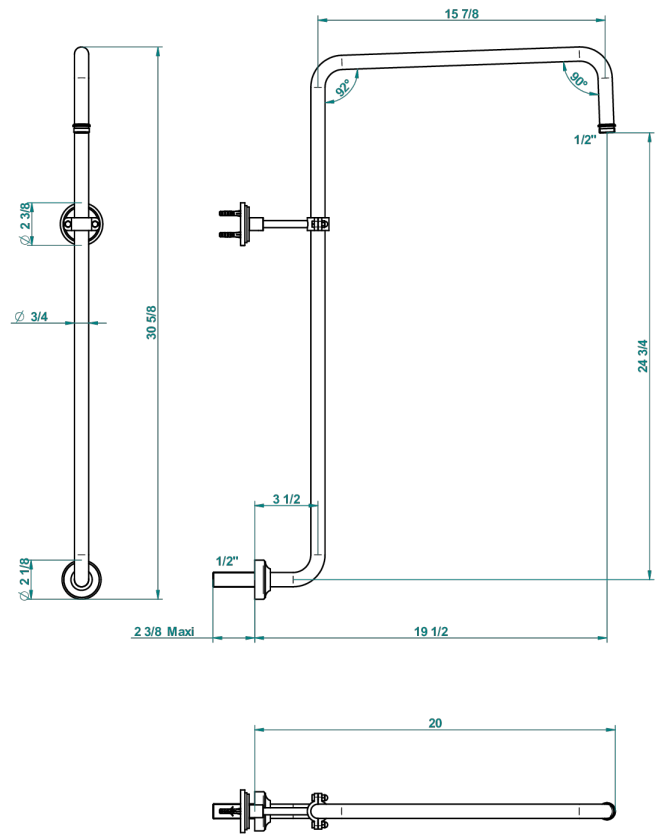

# LE 9 HOWLITE

G2H-83

Curved shower arm 1/2"

THG<sup>®</sup>  
PARIS

67694

27/03/2019

## CHARACTERISTIC

- Le 9 Howlite
- Curved shower arm 1/2"