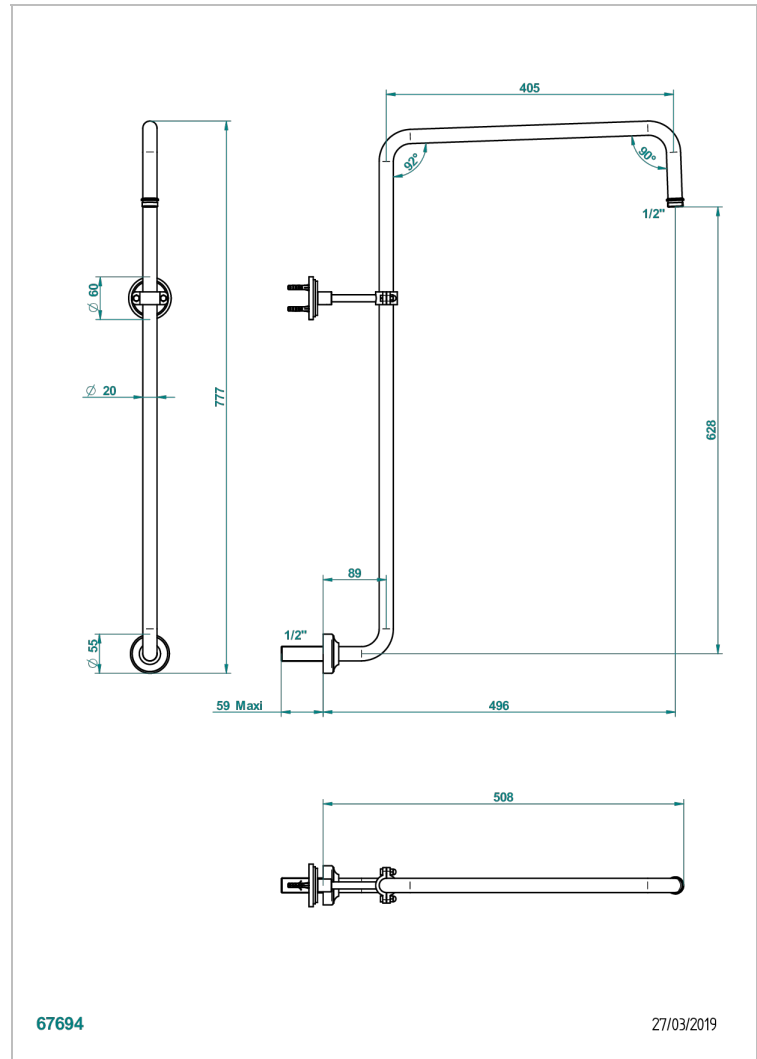

# LE 9 HOWLITE

G2H-83

Curved shower arm 1/2"

THG  
PARIS

## CHARACTERISTIC

- Le 9 Howlite
- Curved shower arm 1/2"