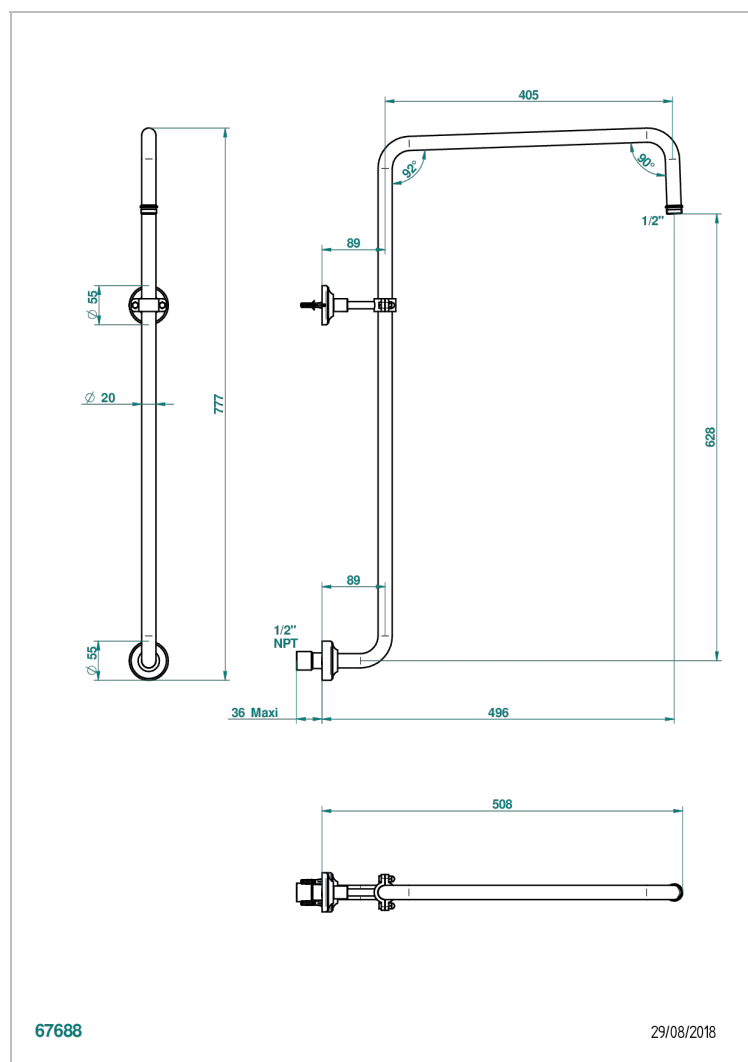

# CHARLESTON WITH LEVER HANDLES

G75-83/US

Curved shower arm 1/2"

THG<sup>®</sup>  
PARIS

## CHARACTERISTIC

- Charleston with lever handles
- Curved shower arm 1/2"